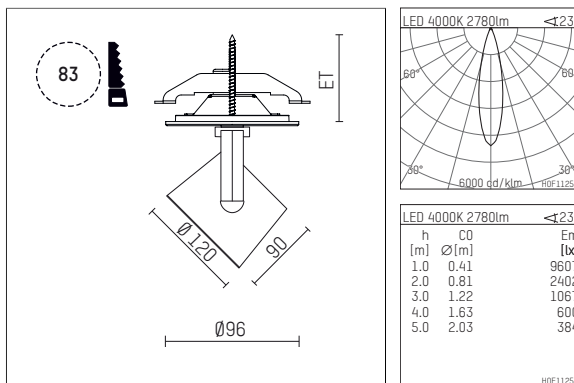

11332314 910-PA | white

lo.nely 3
spotlight
LED | 28 W 4000 K

- spotlight lo.nely 3
- with recessed mounting plate
- for recessed installation into wall or ceiling
- passive thermo management
- with LED 3150 lm
- colour temperature: 4000 K
- colour rendering index: CRI >80
- L90 / B10 (50.000h)
- SDCM < 2
- net luminous flux: 2780 lm
- total load: 28 W
- luminous efficacy: 99,3 lm/W
- rotationsymmetrical light distribution, medium
- beam angle: 25 °
- with external LED power unit, electronic
- power supply: supply cord with plug connection 2x5x2,5 mm², length: 360 mm
- suitable for through wiring
- housing of die cast aluminium
- safety glass, clear
- ceiling plate of die cast aluminium
- color-, protection- and conversion-filters are available as accessory
- diameter: 96 mm, recessing diameter: 83 mm
- recessing depth: 103 mm, ceiling thickness: 1-45 mm
- rotatable 360°, 90° tiltable (can be fixed)
- weight: 1,4 kg
- protection rating: IP20
- protection class I
- 5 years Hoffmeister warranty
- Made in Germany
- maximum ambient temperature: 35 ° C
- certificates: manufactured according to DIN VDE 0711 / EN 60598, CE
- colour: white (RAL9016)
- 11332314 910-PA

Optional accessories

description accessory general	dimensions in mm	item number	pic.-No.
connection ring suitable for attachment of accessories for spotlights gin.o and lo.nely size 3		105760910	01
tube screen suitable for attachment of accessories for spotlights gin.o and lo.nely size 3		105759910	02
connection tube with cross louver suitable for attachment of accessories for spotlights gin.o and lo.nely size 3		105758910	03
visor suitable for attachment of accessories for spotlights gin.o and lo.nely size 3		105783910	04