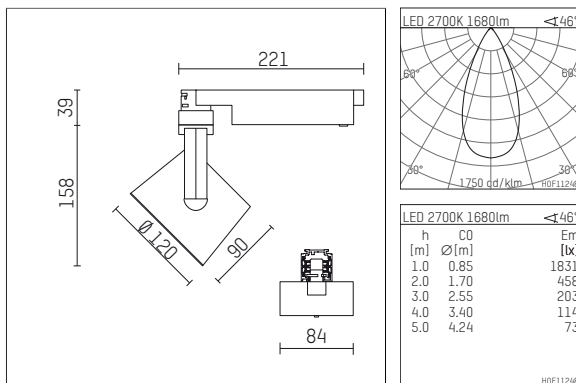

113 324 02 721 D | black

lo.nely 3
spotlight
LED | 28 W 2700 K

- spotlight lo.nely 3
- with 3 circuit DALI adapter
- for Hoffmeister control.x tracks
- circuit selection is possible while adapter is inserted into the track
- passive thermo management
- with LED 2100 lm
- colour temperature: 2700 K
- colour rendering index: CRI >90
- L90 / B10 (50.000h)
- SDCM < 2
- net luminous flux: 1680 lm
- total load: 28 W
- luminous efficacy: 60,0 lm/W
- rotationsymmetrical light distribution, flood
- beam angle: 45 °
- LED power unit integrated in adapter, electronic (DALI)
- amplitude dimming
- dimming range: 100-1 %
- housing of die cast aluminium
- adapter of fibreglass reinforced thermoplastic
- microprismatic filter with very high rate of light transmission
- color-, protection- and conversion-filters are available as accessory
- length: 221 mm, width: 84 mm, height: 197 mm
- rotatable 360°, 90° tiltable (can be fixed)
- weight: 1,25 kg
- protection rating: IP20
- protection class I
- 5 years Hoffmeister warranty
- Made in Germany
- maximum ambient temperature: 35 ° C
- certificates: manufactured according to DIN VDE 0711 / EN 60598, CE
- colour: black
- 113 324 02 721 D

Optional accessories

description accessory general	dimensions in mm	item number	pic.-No.
connection ring suitable for attachment of accessories for spotlights gin.o and lo.nely size 3		105760721	01
tube screen suitable for attachment of accessories for spotlights gin.o and lo.nely size 3		105759721	02
connection tube with cross louver suitable for attachment of accessories for spotlights gin.o and lo.nely size 3		105758721	03
visor suitable for attachment of accessories for spotlights gin.o and lo.nely size 3		105783721	04