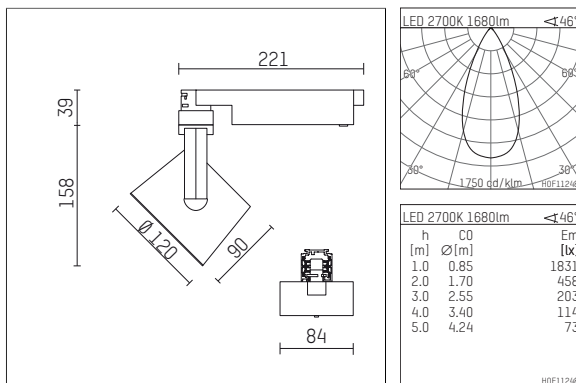

113 324 02 906 D | silver

lo.nely 3
spotlight
LED | 28 W 2700 K

- spotlight lo.nely 3
- with 3 circuit DALI adapter
- for Hoffmeister control.x tracks
- circuit selection is possible while adapter is inserted into the track
- passive thermo management
- with LED 2100 lm
- colour temperature: 2700 K
- colour rendering index: CRI >90
- L90 / B10 (50.000h)
- SDCM < 2
- net luminous flux: 1680 lm
- total load: 28 W
- luminous efficacy: 60,0 lm/W
- rotationsymmetrical light distribution, flood
- beam angle: 45 °
- LED power unit integrated in adapter, electronic (DALI)
- amplitude dimming
- dimming range: 100-1 %
- housing of die cast aluminium
- adapter of fibreglass reinforced thermoplastic
- microprismatic filter with very high rate of light transmission
- color-, protection- and conversion-filters are available as accessory
- length: 221 mm, width: 84 mm, height: 197 mm
- rotatable 360°, 90° tiltable (can be fixed)
- weight: 1,25 kg
- protection rating: IP20
- protection class I
- 5 years Hoffmeister warranty
- Made in Germany
- maximum ambient temperature: 35 ° C
- certificates: manufactured according to DIN VDE 0711 / EN 60598, CE
- colour: silver
- 113 324 02 906 D

Optional accessories

description accessory general	dimensions in mm	item number	pic.-No.
connection ring suitable for attachment of accessories for spotlights gin.o and lo.nely size 3		105760906	01
tube screen suitable for attachment of accessories for spotlights gin.o and lo.nely size 3		105759906	02
connection tube with cross louver suitable for attachment of accessories for spotlights gin.o and lo.nely size 3		105758906	03
visor suitable for attachment of accessories for spotlights gin.o and lo.nely size 3		105783906	04