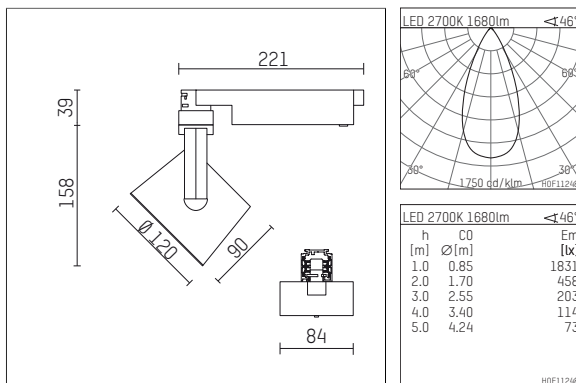

113 324 02 910 D | white

lo.nely 3
spotlight
LED | 28 W 2700 K

- spotlight lo.nely 3
- with 3 circuit DALI adapter
- for Hoffmeister control.x tracks
- circuit selection is possible while adapter is inserted into the track
- passive thermo management
- with LED 2100 lm
- colour temperature: 2700 K
- colour rendering index: CRI >90
- L90 / B10 (50.000h)
- SDCM < 2
- net luminous flux: 1680 lm
- total load: 28 W
- luminous efficacy: 60,0 lm/W
- rotationsymmetrical light distribution, flood
- beam angle: 45 °
- LED power unit integrated in adapter, electronic (DALI)
- amplitude dimming
- dimming range: 100-1 %
- housing of die cast aluminium
- adapter of fibreglass reinforced thermoplastic
- microprismatic filter with very high rate of light transmission
- color-, protection- and conversion-filters are available as accessory
- length: 221 mm, width: 84 mm, height: 197 mm
- rotatable 360°, 90° tiltable (can be fixed)
- weight: 1,25 kg
- protection rating: IP20
- protection class I
- 5 years Hoffmeister warranty
- Made in Germany
- maximum ambient temperature: 35 ° C
- certificates: manufactured according to DIN VDE 0711 / EN 60598, CE
- colour: white (RAL9016)
- 113 324 02 910 D

Optional accessories

description accessory general	dimensions in mm	item number	pic.-No.
connection ring suitable for attachment of accessories for spotlights gin.o and lo.nely size 3		105760910	01
tube screen suitable for attachment of accessories for spotlights gin.o and lo.nely size 3		105759910	02
connection tube with cross louver suitable for attachment of accessories for spotlights gin.o and lo.nely size 3		105758910	03
visor suitable for attachment of accessories for spotlights gin.o and lo.nely size 3		105783910	04