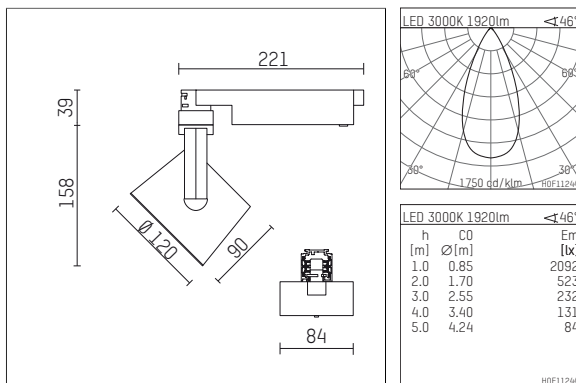

113 324 03 721 D | black

lo.nely 3
spotlight
LED | 28 W 3000 K

- spotlight lo.nely 3
- with 3 circuit DALI adapter
- for Hoffmeister control.x tracks
- circuit selection is possible while adapter is inserted into the track
- passive thermo management
- with LED 2400 lm
- colour temperature: 3000 K
- colour rendering index: CRI >90
- L90 / B10 (50.000h)
- SDCM < 2
- net luminous flux: 1920 lm
- total load: 28 W
- luminous efficacy: 68,6 lm/W
- rotationsymmetrical light distribution, flood
- beam angle: 45 °
- LED power unit integrated in adapter, electronic (DALI)
- amplitude dimming
- dimming range: 100-1 %
- housing of die cast aluminium
- adapter of fibreglass reinforced thermoplastic
- microprismatic filter with very high rate of light transmission
- color-, protection- and conversion-filters are available as accessory
- length: 221 mm, width: 84 mm, height: 197 mm
- rotatable 360°, 90° tiltable (can be fixed)
- weight: 1,25 kg
- protection rating: IP20
- protection class I
- 5 years Hoffmeister warranty
- Made in Germany
- maximum ambient temperature: 35 ° C
- certificates: manufactured according to DIN VDE 0711 / EN 60598, CE
- colour: black
- 113 324 03 721 D

Optional accessories

description accessory general	dimensions in mm	item number	pic.-No.
connection ring suitable for attachment of accessories for spotlights gin.o and lo.nely size 3		105760721	01
tube screen suitable for attachment of accessories for spotlights gin.o and lo.nely size 3		105759721	02
connection tube with cross louver suitable for attachment of accessories for spotlights gin.o and lo.nely size 3		105758721	03
visor suitable for attachment of accessories for spotlights gin.o and lo.nely size 3		105783721	04