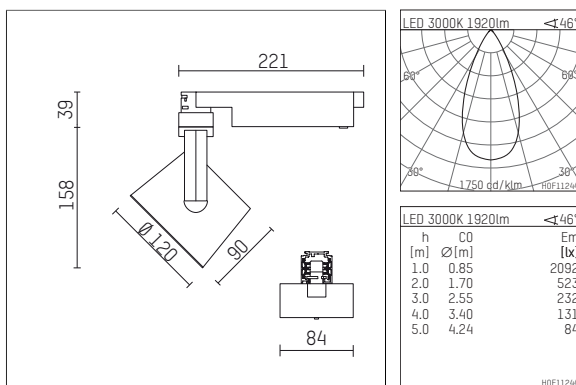

113 324 03 910 D | white

lo.nely 3
spotlight
LED | 28 W 3000 K

- spotlight lo.nely 3
- with 3 circuit DALI adapter
- for Hoffmeister control.x tracks
- circuit selection is possible while adapter is inserted into the track
- passive thermo management
- with LED 2400 lm
- colour temperature: 3000 K
- colour rendering index: CRI >90
- L90 / B10 (50.000h)
- SDCM < 2
- net luminous flux: 1920 lm
- total load: 28 W
- luminous efficacy: 68,6 lm/W
- rotationsymmetrical light distribution, flood
- beam angle: 45 °
- LED power unit integrated in adapter, electronic (DALI)
- amplitude dimming
- dimming range: 100-1 %
- housing of die cast aluminium
- adapter of fibreglass reinforced thermoplastic
- microprismatic filter with very high rate of light transmission
- color-, protection- and conversion-filters are available as accessory
- length: 221 mm, width: 84 mm, height: 197 mm
- rotatable 360°, 90° tiltable (can be fixed)
- weight: 1,25 kg
- protection rating: IP20
- protection class I
- 5 years Hoffmeister warranty
- Made in Germany
- maximum ambient temperature: 35 ° C
- certificates: manufactured according to DIN VDE 0711 / EN 60598, CE
- colour: white (RAL9016)
- 113 324 03 910 D

Optional accessories

description accessory general	dimensions in mm	item number	pic.-No.
connection ring suitable for attachment of accessories for spotlights gin.o and lo.nely size 3		105760910	01
tube screen suitable for attachment of accessories for spotlights gin.o and lo.nely size 3		105759910	02
connection tube with cross louver suitable for attachment of accessories for spotlights gin.o and lo.nely size 3		105758910	03
visor suitable for attachment of accessories for spotlights gin.o and lo.nely size 3		105783910	04