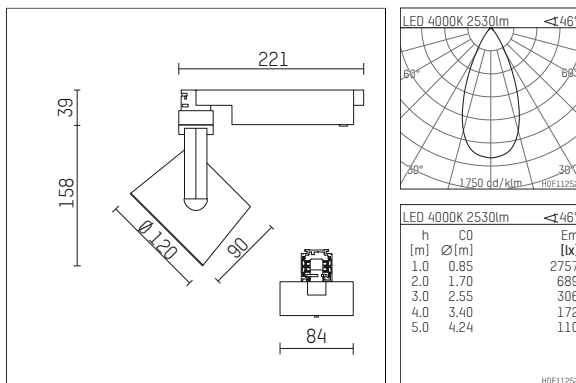

113 324 04 721 D | black

lo.nely 3
spotlight
LED | 28 W 4000 K

- spotlight lo.nely 3
- with 3 circuit DALI adapter
- for Hoffmeister control.x tracks
- circuit selection is possible while adapter is inserted into the track
- passive thermo management
- with LED 3150 lm
- colour temperature: 4000 K
- colour rendering index: CRI >80
- L90 / B10 (50.000h)
- SDCM < 2
- net luminous flux: 2530 lm
- total load: 28 W
- luminous efficacy: 90,4 lm/W
- rotationsymmetrical light distribution, flood
- beam angle: 45 °
- LED power unit integrated in adapter, electronic (DALI)
- amplitude dimming
- dimming range: 100-1 %
- housing of die cast aluminium
- adapter of fibreglass reinforced thermoplastic
- microprismatic filter with very high rate of light transmission
- color-, protection- and conversion-filters are available as accessory
- length: 221 mm, width: 84 mm, height: 197 mm
- rotatable 360°, 90° tiltable (can be fixed)
- weight: 1,25 kg
- protection rating: IP20
- protection class I
- 5 years Hoffmeister warranty
- Made in Germany
- maximum ambient temperature: 35 ° C
- certificates: manufactured according to DIN VDE 0711 / EN 60598, CE
- colour: black
- 113 324 04 721 D

Optional accessories

description accessory general	dimensions in mm	item number	pic.-No.
connection ring suitable for attachment of accessories for spotlights gin.o and lo.nely size 3		105760721	01
tube screen suitable for attachment of accessories for spotlights gin.o and lo.nely size 3		105759721	02
connection tube with cross louver suitable for attachment of accessories for spotlights gin.o and lo.nely size 3		105758721	03
visor suitable for attachment of accessories for spotlights gin.o and lo.nely size 3		105783721	04