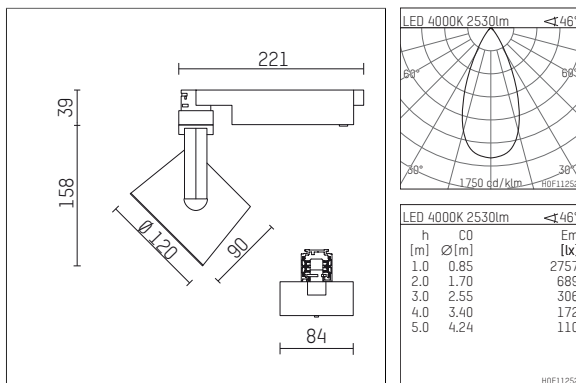

113 324 04 906 D | silver

lo.nely 3
spotlight
LED | 28 W 4000 K

- spotlight lo.nely 3
- with 3 circuit DALI adapter
- for Hoffmeister control.x tracks
- circuit selection is possible while adapter is inserted into the track
- passive thermo management
- with LED 3150 lm
- colour temperature: 4000 K
- colour rendering index: CRI >80
- L90 / B10 (50.000h)
- SDCM < 2
- net luminous flux: 2530 lm
- total load: 28 W
- luminous efficacy: 90,4 lm/W
- rotationsymmetrical light distribution, flood
- beam angle: 45 °
- LED power unit integrated in adapter, electronic (DALI)
- amplitude dimming
- dimming range: 100-1 %
- housing of die cast aluminium
- adapter of fibreglass reinforced thermoplastic
- microprismatic filter with very high rate of light transmission
- color-, protection- and conversion-filters are available as accessory
- length: 221 mm, width: 84 mm, height: 197 mm
- rotatable 360°, 90° tiltable (can be fixed)
- weight: 1,25 kg
- protection rating: IP20
- protection class I
- 5 years Hoffmeister warranty
- Made in Germany
- maximum ambient temperature: 35 ° C
- certificates: manufactured according to DIN VDE 0711 / EN 60598, CE
- colour: silver
- 113 324 04 906 D

Optional accessories

description accessory general	dimensions in mm	item number	pic.-No.
connection ring suitable for attachment of accessories for spotlights gin.o and lo.nely size 3		105760906	01
tube screen suitable for attachment of accessories for spotlights gin.o and lo.nely size 3		105759906	02
connection tube with cross louver suitable for attachment of accessories for spotlights gin.o and lo.nely size 3		105758906	03
visor suitable for attachment of accessories for spotlights gin.o and lo.nely size 3		105783906	04