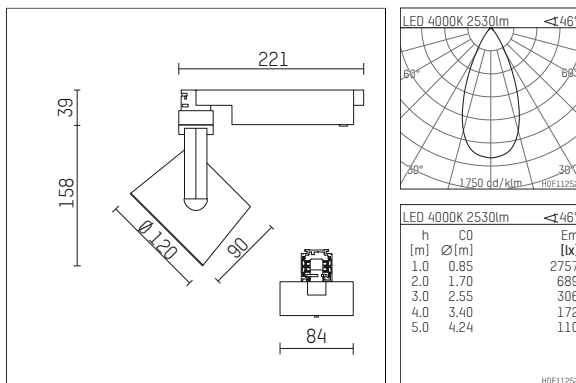

113 324 04 910 D | white

lo.nely 3
spotlight
LED | 28 W 4000 K

- spotlight lo.nely 3
- with 3 circuit DALI adapter
- for Hoffmeister control.x tracks
- circuit selection is possible while adapter is inserted into the track
- passive thermo management
- with LED 3150 lm
- colour temperature: 4000 K
- colour rendering index: CRI >80
- L90 / B10 (50.000h)
- SDCM < 2
- net luminous flux: 2530 lm
- total load: 28 W
- luminous efficacy: 90,4 lm/W
- rotationsymmetrical light distribution, flood
- beam angle: 45 °
- LED power unit integrated in adapter, electronic (DALI)
- amplitude dimming
- dimming range: 100-1 %
- housing of die cast aluminium
- adapter of fibreglass reinforced thermoplastic
- microprismatic filter with very high rate of light transmission
- color-, protection- and conversion-filters are available as accessory
- length: 221 mm, width: 84 mm, height: 197 mm
- rotatable 360°, 90° tiltable (can be fixed)
- weight: 1,25 kg
- protection rating: IP20
- protection class I
- 5 years Hoffmeister warranty
- Made in Germany
- maximum ambient temperature: 35 ° C
- certificates: manufactured according to DIN VDE 0711 / EN 60598, CE
- colour: white (RAL9016)
- 113 324 04 910 D

Optional accessories

description accessory general	dimensions in mm	item number	pic.-No.
connection ring suitable for attachment of accessories for spotlights gin.o and lo.nely size 3		105760910	01
tube screen suitable for attachment of accessories for spotlights gin.o and lo.nely size 3		105759910	02
connection tube with cross louver suitable for attachment of accessories for spotlights gin.o and lo.nely size 3		105758910	03
visor suitable for attachment of accessories for spotlights gin.o and lo.nely size 3		105783910	04