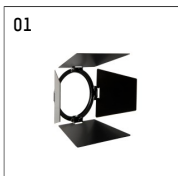

11332412 721-PA | black

lo.nely 3
spotlight
LED | 28 W 2700 K

- spotlight lo.nely 3
- with recessed mounting plate
- for recessed installation into wall or ceiling
- passive thermo management
- with LED 2100 lm
- colour temperature: 2700 K
- colour rendering index: CRI >90
- L90 / B10 (50.000h)
- SDCM < 2
- net luminous flux: 1680 lm
- total load: 28 W
- luminous efficacy: 60,0 lm/W
- rotationsymmetrical light distribution, flood
- beam angle: 45 °
- with external LED power unit, electronic
- power supply: supply cord with plug connection 2x5x2,5 mm², length: 360 mm
- suitable for through wiring
- housing of die cast aluminium
- microprismatic filter with very high rate of light transmission
- ceiling plate of die cast aluminium
- color-, protection- and conversion-filters are available as accessory
- diameter: 96 mm, recessing diameter: 83 mm
- recessing depth: 103 mm, ceiling thickness: 1-45 mm
- rotatable 360°, 90° tiltable (can be fixed)
- weight: 1,4 kg
- protection rating: IP20
- protection class I
- 5 years Hoffmeister warranty
- Made in Germany
- maximum ambient temperature: 35 ° C
- certificates: manufactured according to DIN VDE 0711 / EN 60598, CE
- colour: black
- 11332412 721-PA

Optional accessories

description accessory general	dimensions in mm	item number	pic.-No.
connection ring suitable for attachment of accessories for spotlights gin.o and lo.nely size 3		105760721	01
tube screen suitable for attachment of accessories for spotlights gin.o and lo.nely size 3		105759721	02
connection tube with cross louver suitable for attachment of accessories for spotlights gin.o and lo.nely size 3		105758721	03
visor suitable for attachment of accessories for spotlights gin.o and lo.nely size 3		105783721	04