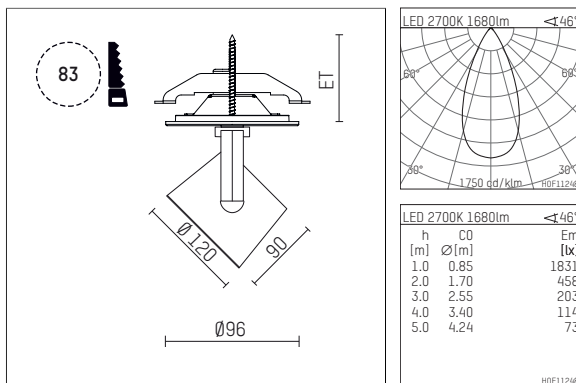

11332412 721-PA | black

lo.nely 3
spotlight
LED | 28 W 2700 K

- spotlight lo.nely 3
- with recessed mounting plate
- for recessed installation into wall or ceiling
- passive thermo management
- with LED 2100 lm
- colour temperature: 2700 K
- colour rendering index: CRI >90
- L90 / B10 (50.000h)
- SDCM < 2
- net luminous flux: 1680 lm
- total load: 28 W
- luminous efficacy: 60,0 lm/W
- rotationsymmetrical light distribution, flood
- beam angle: 45 °
- with external LED power unit, electronic
- power supply: supply cord with plug connection 2x5x2,5 mm², length: 360 mm
- suitable for through wiring
- housing of die cast aluminium
- microprismatic filter with very high rate of light transmission
- ceiling plate of die cast aluminium
- color-, protection- and conversion-filters are available as accessory
- diameter: 96 mm, recessing diameter: 83 mm
- recessing depth: 103 mm, ceiling thickness: 1-45 mm
- rotatable 360°, 90° tiltable (can be fixed)
- weight: 1,4 kg
- protection rating: IP20
- protection class I
- 5 years Hoffmeister warranty
- Made in Germany
- maximum ambient temperature: 35 ° C
- certificates: manufactured according to DIN VDE 0711 / EN 60598, CE
- colour: black
- 11332412 721-PA

Optional accessories

description accessory general	dimensions in mm	item number	pic.-No.
connection ring suitable for attachment of accessories for spotlights gin.o and lo.nely size 3		105760721	01
tube screen suitable for attachment of accessories for spotlights gin.o and lo.nely size 3		105759721	02
connection tube with cross louver suitable for attachment of accessories for spotlights gin.o and lo.nely size 3		105758721	03
visor suitable for attachment of accessories for spotlights gin.o and lo.nely size 3		105783721	04