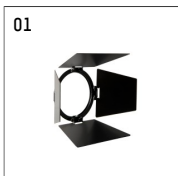

113 324 12 721 | black

lo.nely 3
spotlight
LED | 28 W 2700 K

- spotlight lo.nely 3
- with 3 circuit universal adapter
- for Hoffmeister control.x tracks
- circuit selection is possible while adapter is inserted into the track
- passive thermo management
- with LED 2100 lm
- colour temperature: 2700 K
- colour rendering index: CRI >90
- L90 / B10 (50.000h)
- SDCM < 2
- net luminous flux: 1680 lm
- total load: 28 W
- luminous efficacy: 60,0 lm/W
- rotationsymmetrical light distribution, flood
- beam angle: 45 °
- LED power unit integrated in adapter, electronic (POTI)
- amplitude dimming
- adapter with integrated potentiometer
- dimming range: 100-1 %
- housing of die cast aluminium
- adapter of fibreglass reinforced thermoplastic
- microprismatic filter with very high rate of light transmission
- color-, protection- and conversion-filters are available as accessory
- length: 221 mm, width: 84 mm, height: 197 mm
- rotatable 360°, 90° tilttable (can be fixed)
- weight: 1,25 kg
- protection rating: IP20
- protection class I
- 5 years Hoffmeister warranty
- Made in Germany
- maximum ambient temperature: 35 ° C
- certificates: manufactured according to DIN VDE 0711 / EN 60598, CE
- colour: black
- 113 324 12 721

Optional accessories

description accessory general	dimensions in mm	item number	pic.-No.
connection ring suitable for attachment of accessories for spotlights gin.o and lo.nely size 3		105760721	01
tube screen suitable for attachment of accessories for spotlights gin.o and lo.nely size 3		105759721	02
connection tube with cross louver suitable for attachment of accessories for spotlights gin.o and lo.nely size 3		105758721	03
visor suitable for attachment of accessories for spotlights gin.o and lo.nely size 3		105783721	04