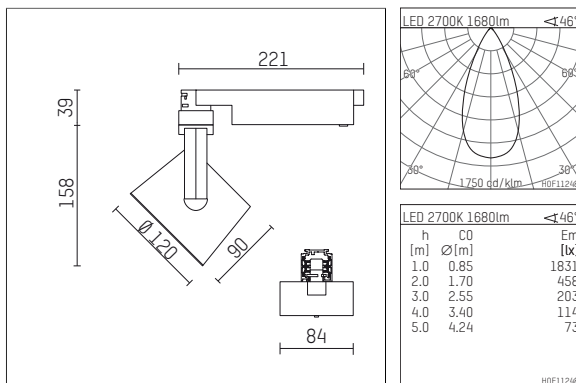

113 324 12 721 | black

lo.nely 3
spotlight
LED | 28 W 2700 K

- spotlight lo.nely 3
- with 3 circuit universal adapter
- for Hoffmeister control.x tracks
- circuit selection is possible while adapter is inserted into the track
- passive thermo management
- with LED 2100 lm
- colour temperature: 2700 K
- colour rendering index: CRI >90
- L90 / B10 (50.000h)
- SDCM < 2
- net luminous flux: 1680 lm
- total load: 28 W
- luminous efficacy: 60,0 lm/W
- rotationsymmetrical light distribution, flood
- beam angle: 45 °
- LED power unit integrated in adapter, electronic (POTI)
- amplitude dimming
- adapter with integrated potentiometer
- dimming range: 100-1 %
- housing of die cast aluminium
- adapter of fibreglass reinforced thermoplastic
- microprismatic filter with very high rate of light transmission
- color-, protection- and conversion-filters are available as accessory
- length: 221 mm, width: 84 mm, height: 197 mm
- rotatable 360°, 90° tilttable (can be fixed)
- weight: 1,25 kg
- protection rating: IP20
- protection class I
- 5 years Hoffmeister warranty
- Made in Germany
- maximum ambient temperature: 35 ° C
- certificates: manufactured according to DIN VDE 0711 / EN 60598, CE
- colour: black
- 113 324 12 721

Optional accessories

description accessory general	dimensions in mm	item number	pic.-No.
connection ring suitable for attachment of accessories for spotlights gin.o and lo.nely size 3		105760721	01
tube screen suitable for attachment of accessories for spotlights gin.o and lo.nely size 3		105759721	02
connection tube with cross louver suitable for attachment of accessories for spotlights gin.o and lo.nely size 3		105758721	03
visor suitable for attachment of accessories for spotlights gin.o and lo.nely size 3		105783721	04