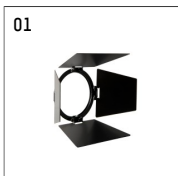

11332412 906-PA | silver

lo.nely 3
spotlight
LED | 28 W 2700 K

- spotlight lo.nely 3
- with recessed mounting plate
- for recessed installation into wall or ceiling
- passive thermo management
- with LED 2100 lm
- colour temperature: 2700 K
- colour rendering index: CRI >90
- L90 / B10 (50.000h)
- SDCM < 2
- net luminous flux: 1680 lm
- total load: 28 W
- luminous efficacy: 60,0 lm/W
- rotationsymmetrical light distribution, flood
- beam angle: 45 °
- with external LED power unit, electronic
- power supply: supply cord with plug connection 2x5x2,5 mm², length: 360 mm
- suitable for through wiring
- housing of die cast aluminium
- microprismatic filter with very high rate of light transmission
- ceiling plate of die cast aluminium
- color-, protection- and conversion-filters are available as accessory
- diameter: 96 mm, recessing diameter: 83 mm
- recessing depth: 103 mm, ceiling thickness: 1-45 mm
- rotatable 360°, 90° tiltable (can be fixed)
- weight: 1,4 kg
- protection rating: IP20
- protection class I
- 5 years Hoffmeister warranty
- Made in Germany
- maximum ambient temperature: 35 ° C
- certificates: manufactured according to DIN VDE 0711 / EN 60598, CE
- colour: silver
- 11332412 906-PA

Optional accessories

description accessory general	dimensions in mm	item number	pic.-No.
connection ring suitable for attachment of accessories for spotlights gin.o and lo.nely size 3		105760906	01
tube screen suitable for attachment of accessories for spotlights gin.o and lo.nely size 3		105759906	02
connection tube with cross louver suitable for attachment of accessories for spotlights gin.o and lo.nely size 3		105758906	03
visor suitable for attachment of accessories for spotlights gin.o and lo.nely size 3		105783906	04