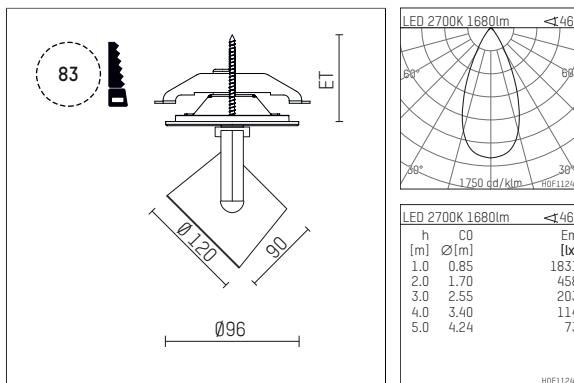

11332412 906-PA | silver

lo.nely 3
spotlight
LED | 28 W 2700 K

- spotlight lo.nely 3
- with recessed mounting plate
- for recessed installation into wall or ceiling
- passive thermo management
- with LED 2100 lm
- colour temperature: 2700 K
- colour rendering index: CRI >90
- L90 / B10 (50.000h)
- SDCM < 2
- net luminous flux: 1680 lm
- total load: 28 W
- luminous efficacy: 60,0 lm/W
- rotationsymmetrical light distribution, flood
- beam angle: 45 °
- with external LED power unit, electronic
- power supply: supply cord with plug connection 2x5x2,5 mm², length: 360 mm
- suitable for through wiring
- housing of die cast aluminium
- microprismatic filter with very high rate of light transmission
- ceiling plate of die cast aluminium
- color-, protection- and conversion-filters are available as accessory
- diameter: 96 mm, recessing diameter: 83 mm
- recessing depth: 103 mm, ceiling thickness: 1-45 mm
- rotatable 360°, 90° tiltable (can be fixed)
- weight: 1,4 kg
- protection rating: IP20
- protection class I
- 5 years Hoffmeister warranty
- Made in Germany
- maximum ambient temperature: 35 ° C
- certificates: manufactured according to DIN VDE 0711 / EN 60598, CE
- colour: silver
- 11332412 906-PA

Optional accessories

description accessory general	dimensions in mm	item number	pic.-No.
connection ring suitable for attachment of accessories for spotlights gin.o and lo.nely size 3		105760906	01
tube screen suitable for attachment of accessories for spotlights gin.o and lo.nely size 3		105759906	02
connection tube with cross louver suitable for attachment of accessories for spotlights gin.o and lo.nely size 3		105758906	03
visor suitable for attachment of accessories for spotlights gin.o and lo.nely size 3		105783906	04