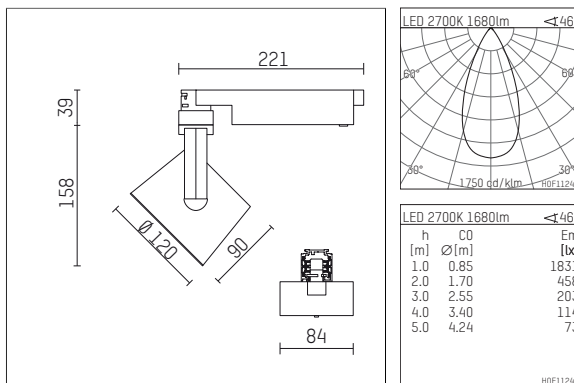

113 324 12 906 | silver

lo.nely 3
spotlight
LED | 28 W 2700 K

- spotlight lo.nely 3
- with 3 circuit universal adapter
- for Hoffmeister control.x tracks
- circuit selection is possible while adapter is inserted into the track
- passive thermo management
- with LED 2100 lm
- colour temperature: 2700 K
- colour rendering index: CRI >90
- L90 / B10 (50.000h)
- SDCM < 2
- net luminous flux: 1680 lm
- total load: 28 W
- luminous efficacy: 60,0 lm/W
- rotationsymmetrical light distribution, flood
- beam angle: 45 °
- LED power unit integrated in adapter, electronic (POTI)
- amplitude dimming
- adapter with integrated potentiometer
- dimming range: 100-1 %
- housing of die cast aluminium
- adapter of fibreglass reinforced thermoplastic
- microprismatic filter with very high rate of light transmission
- color-, protection- and conversion-filters are available as accessory
- length: 221 mm, width: 84 mm, height: 197 mm
- rotatable 360°, 90° tilttable (can be fixed)
- weight: 1,25 kg
- protection rating: IP20
- protection class I
- 5 years Hoffmeister warranty
- Made in Germany
- maximum ambient temperature: 35 ° C
- certificates: manufactured according to DIN VDE 0711 / EN 60598, CE
- colour: silver
- 113 324 12 906

Optional accessories

description accessory general	dimensions in mm	item number	pic.-No.
connection ring suitable for attachment of accessories for spotlights gin.o and lo.nely size 3		105760906	01
tube screen suitable for attachment of accessories for spotlights gin.o and lo.nely size 3		105759906	02
connection tube with cross louver suitable for attachment of accessories for spotlights gin.o and lo.nely size 3		105758906	03
visor suitable for attachment of accessories for spotlights gin.o and lo.nely size 3		105783906	04