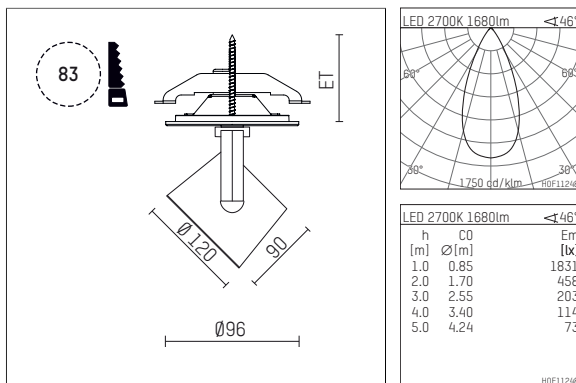

## 11332412 910-PA | white

lo.nely 3  
spotlight  
LED | 28 W 2700 K

- spotlight lo.nely 3
- with recessed mounting plate
- for recessed installation into wall or ceiling
- passive thermo management
- with LED 2100 lm
- colour temperature: 2700 K
- colour rendering index: CRI >90
- L90 / B10 (50.000h)
- SDCM < 2
- net luminous flux: 1680 lm
- total load: 28 W
- luminous efficacy: 60,0 lm/W
- rotationsymmetrical light distribution, flood
- beam angle:  $45^\circ$
- with external LED power unit, electronic
- power supply: supply cord with plug connection 2x5x2,5 mm<sup>2</sup>, length: 360 mm
- suitable for through wiring
- housing of die cast aluminium
- microprismatic filter with very high rate of light transmission
- ceiling plate of die cast aluminium
- color-, protection- and conversion-filters are available as accessory
- diameter: 96 mm, recessing diameter: 83 mm
- recessing depth: 103 mm, ceiling thickness: 1-45 mm
- rotatable  $360^\circ$ ,  $90^\circ$  tiltable (can be fixed)
- weight: 1,4 kg
- protection rating: IP20
- protection class I
- 5 years Hoffmeister warranty
- Made in Germany
- maximum ambient temperature:  $35^\circ\text{C}$
- certificates: manufactured according to DIN VDE 0711 / EN 60598, CE
- colour: white (RAL9016)
- 11332412 910-PA

### Optional accessories

description accessory general	dimensions in mm	item number	pic.-No.
connection ring suitable for attachment of accessories for spotlights gin.o and lo.nely size 3		105760910	01
tube screen suitable for attachment of accessories for spotlights gin.o and lo.nely size 3		105759910	02
connection tube with cross louver suitable for attachment of accessories for spotlights gin.o and lo.nely size 3		105758910	03
visor suitable for attachment of accessories for spotlights gin.o and lo.nely size 3		105783910	04