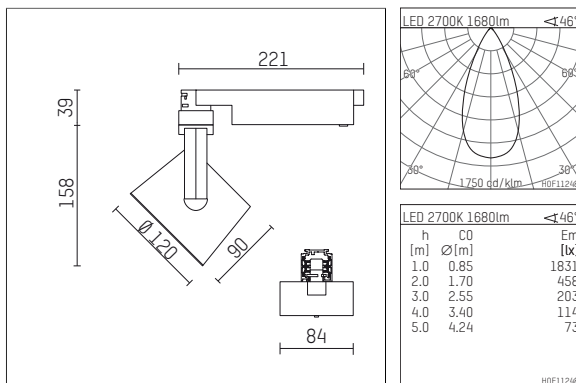

**113 324 12 910 | white**

lo.nely 3  
spotlight  
LED | 28 W 2700 K

- spotlight lo.nely 3
- with 3 circuit universal adapter
- for Hoffmeister control.x tracks
- circuit selection is possible while adapter is inserted into the track
- passive thermo management
- with LED 2100 lm
- colour temperature: 2700 K
- colour rendering index: CRI >90
- L90 / B10 (50.000h)
- SDCM < 2
- net luminous flux: 1680 lm
- total load: 28 W
- luminous efficacy: 60,0 lm/W
- rotationsymmetrical light distribution, flood
- beam angle: 45 °
- LED power unit integrated in adapter, electronic (POTI)
- amplitude dimming
- adapter with integrated potentiometer
- dimming range: 100-1 %
- housing of die cast aluminium
- adapter of fibreglass reinforced thermoplastic
- microprismatic filter with very high rate of light transmission
- color-, protection- and conversion-filters are available as accessory
- length: 221 mm, width: 84 mm, height: 197 mm
- rotatable 360°, 90° tilttable (can be fixed)
- weight: 1,25 kg
- protection rating: IP20
- protection class I
- 5 years Hoffmeister warranty
- Made in Germany
- maximum ambient temperature: 35 ° C
- certificates: manufactured according to DIN VDE 0711 / EN 60598, CE
- colour: white (RAL9016)
- 113 324 12 910

### Required accessories

description accessory general	dimensions in mm	item number	pic.-No.
antiglare flaps for spotlights gin.o and lo.nely size 3		105757	01

### Optional accessories

description accessory general	dimensions in mm	item number	pic.-No.
connection ring suitable for attachment of accessories for spotlights gin.o and lo.nely size 3		105760910	01
tube screen suitable for attachment of accessories for spotlights gin.o and lo.nely size 3		105759910	02
connection tube with cross louver suitable for attachment of accessories for spotlights gin.o and lo.nely size 3		105758910	03
visor suitable for attachment of accessories for spotlights gin.o and lo.nely size 3		105783910	04