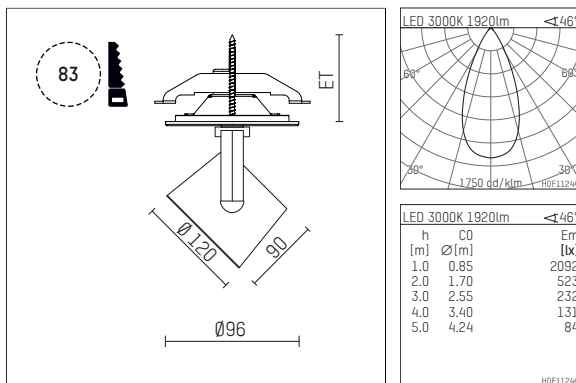

## 11332413 721-PA | black

lo.nely 3  
spotlight  
LED | 28 W 3000 K

- spotlight lo.nely 3
- with recessed mounting plate
- for recessed installation into wall or ceiling
- passive thermo management
- with LED 2400 lm
- colour temperature: 3000 K
- colour rendering index: CRI >90
- L90 / B10 (50.000h)
- SDCM < 2
- net luminous flux: 1920 lm
- total load: 28 W
- luminous efficacy: 68,6 lm/W
- rotationsymmetrical light distribution, flood
- beam angle: 45 °
- with external LED power unit, electronic
- power supply: supply cord with plug connection 2x5x2,5 mm<sup>2</sup>, length: 360 mm
- suitable for through wiring
- housing of die cast aluminium
- microprismatic filter with very high rate of light transmission
- ceiling plate of die cast aluminium
- color-, protection- and conversion-filters are available as accessory
- diameter: 96 mm, recessing diameter: 83 mm
- recessing depth: 103 mm, ceiling thickness: 1-45 mm
- rotatable 360°, 90° tiltable (can be fixed)
- weight: 1,4 kg
- protection rating: IP20
- protection class I
- 5 years Hoffmeister warranty
- Made in Germany
- maximum ambient temperature: 35 ° C
- certificates: manufactured according to DIN VDE 0711 / EN 60598, CE
- colour: black
- 11332413 721-PA

### Required accessories

description accessory general	dimensions in mm	item number	pic.-No.
antiglare flaps for spotlights gin.o and lo.nely size 3		105757	01

### Optional accessories

description accessory general	dimensions in mm	item number	pic.-No.
connection ring suitable for attachment of accessories for spotlights gin.o and lo.nely size 3		105760721	01
tube screen suitable for attachment of accessories for spotlights gin.o and lo.nely size 3		105759721	02
connection tube with cross louver suitable for attachment of accessories for spotlights gin.o and lo.nely size 3		105758721	03
visor suitable for attachment of accessories for spotlights gin.o and lo.nely size 3		105783721	04