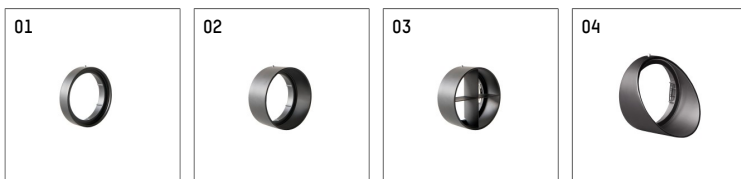

## 113 324 13 721 | black

lo.nely 3  
spotlight  
LED | 28 W 3000 K

- spotlight lo.nely 3
- with 3 circuit universal adapter
- for Hoffmeister control.x tracks
- circuit selection is possible while adapter is inserted into the track
- passive thermo management
- with LED 2400 lm
- colour temperature: 3000 K
- colour rendering index: CRI >90
- L90 / B10 (50.000h)
- SDCM < 2
- net luminous flux: 1920 lm
- total load: 28 W
- luminous efficacy: 68,6 lm/W
- rotationsymmetrical light distribution, flood
- beam angle: 45 °
- LED power unit integrated in adapter, electronic (POTI)
- amplitude dimming
- adapter with integrated potentiometer
- dimming range: 100-1 %
- housing of die cast aluminium
- adapter of fibreglass reinforced thermoplastic
- microprismatic filter with very high rate of light transmission
- color-, protection- and conversion-filters are available as accessory
- length: 221 mm, width: 84 mm, height: 197 mm
- rotatable 360°, 90° tilttable (can be fixed)
- weight: 1,25 kg
- protection rating: IP20
- protection class I
- 5 years Hoffmeister warranty
- Made in Germany
- maximum ambient temperature: 35 ° C
- certificates: manufactured according to DIN VDE 0711 / EN 60598, CE
- colour: black
- 113 324 13 721

### Required accessories

description accessory general	dimensions in mm	item number	pic.-No.
antiglare flaps for spotlights gin.o and lo.nely size 3		105757	01

### Optional accessories

description accessory general	dimensions in mm	item number	pic.-No.
connection ring suitable for attachment of accessories for spotlights gin.o and lo.nely size 3		105760721	01
tube screen suitable for attachment of accessories for spotlights gin.o and lo.nely size 3		105759721	02
connection tube with cross louver suitable for attachment of accessories for spotlights gin.o and lo.nely size 3		105758721	03
visor suitable for attachment of accessories for spotlights gin.o and lo.nely size 3		105783721	04