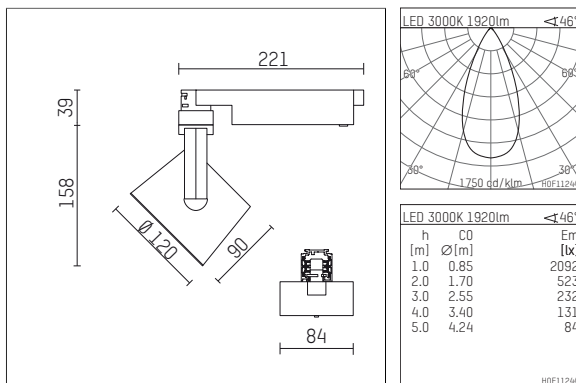

## 113 324 13 721 | black

lo.nely 3  
spotlight  
LED | 28 W 3000 K

- spotlight lo.nely 3
- with 3 circuit universal adapter
- for Hoffmeister control.x tracks
- circuit selection is possible while adapter is inserted into the track
- passive thermo management
- with LED 2400 lm
- colour temperature: 3000 K
- colour rendering index: CRI >90
- L90 / B10 (50.000h)
- SDCM < 2
- net luminous flux: 1920 lm
- total load: 28 W
- luminous efficacy: 68,6 lm/W
- rotationsymmetrical light distribution, flood
- beam angle: 45 °
- LED power unit integrated in adapter, electronic (POTI)
- amplitude dimming
- adapter with integrated potentiometer
- dimming range: 100-1 %
- housing of die cast aluminium
- adapter of fibreglass reinforced thermoplastic
- microprismatic filter with very high rate of light transmission
- color-, protection- and conversion-filters are available as accessory
- length: 221 mm, width: 84 mm, height: 197 mm
- rotatable 360°, 90° tilttable (can be fixed)
- weight: 1,25 kg
- protection rating: IP20
- protection class I
- 5 years Hoffmeister warranty
- Made in Germany
- maximum ambient temperature: 35 ° C
- certificates: manufactured according to DIN VDE 0711 / EN 60598, CE
- colour: black
- 113 324 13 721

### Required accessories

description accessory general	dimensions in mm	item number	pic.-No.
antiglare flaps for spotlights gin.o and lo.nely size 3		105757	01

### Optional accessories

description accessory general	dimensions in mm	item number	pic.-No.
connection ring suitable for attachment of accessories for spotlights gin.o and lo.nely size 3		105760721	01
tube screen suitable for attachment of accessories for spotlights gin.o and lo.nely size 3		105759721	02
connection tube with cross louver suitable for attachment of accessories for spotlights gin.o and lo.nely size 3		105758721	03
visor suitable for attachment of accessories for spotlights gin.o and lo.nely size 3		105783721	04