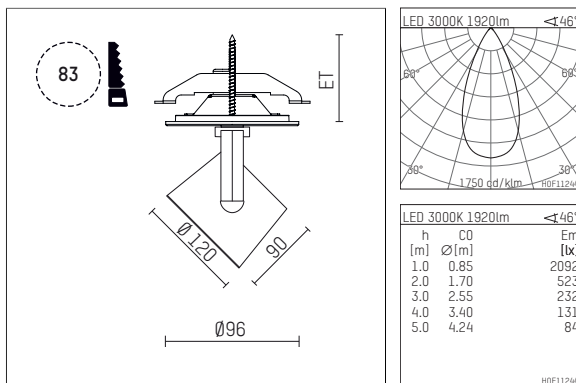

11332413 906-PA | silver

lo.nely 3
spotlight
LED | 28 W 3000 K

- spotlight lo.nely 3
- with recessed mounting plate
- for recessed installation into wall or ceiling
- passive thermo management
- with LED 2400 lm
- colour temperature: 3000 K
- colour rendering index: CRI >90
- L90 / B10 (50.000h)
- SDCM < 2
- net luminous flux: 1920 lm
- total load: 28 W
- luminous efficacy: 68,6 lm/W
- rotationsymmetrical light distribution, flood
- beam angle: 45 °
- with external LED power unit, electronic
- power supply: supply cord with plug connection 2x5x2,5 mm², length: 360 mm
- suitable for through wiring
- housing of die cast aluminium
- microprismatic filter with very high rate of light transmission
- ceiling plate of die cast aluminium
- color-, protection- and conversion-filters are available as accessory
- diameter: 96 mm, recessing diameter: 83 mm
- recessing depth: 103 mm, ceiling thickness: 1-45 mm
- rotatable 360°, 90° tiltable (can be fixed)
- weight: 1,4 kg
- protection rating: IP20
- protection class I
- 5 years Hoffmeister warranty
- Made in Germany
- maximum ambient temperature: 35 ° C
- certificates: manufactured according to DIN VDE 0711 / EN 60598, CE
- colour: silver
- 11332413 906-PA

Optional accessories

description accessory general	dimensions in mm	item number	pic.-No.
connection ring suitable for attachment of accessories for spotlights gin.o and lo.nely size 3		105760906	01
tube screen suitable for attachment of accessories for spotlights gin.o and lo.nely size 3		105759906	02
connection tube with cross louver suitable for attachment of accessories for spotlights gin.o and lo.nely size 3		105758906	03
visor suitable for attachment of accessories for spotlights gin.o and lo.nely size 3		105783906	04