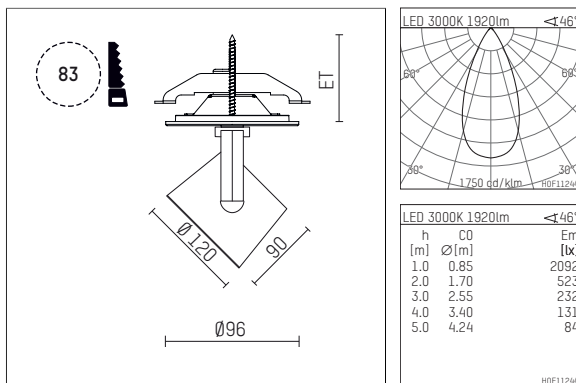

## 11332413 910-PA | white

lo.nely 3  
spotlight  
LED | 28 W 3000 K

- spotlight lo.nely 3
- with recessed mounting plate
- for recessed installation into wall or ceiling
- passive thermo management
- with LED 2400 lm
- colour temperature: 3000 K
- colour rendering index: CRI >90
- L90 / B10 (50.000h)
- SDCM < 2
- net luminous flux: 1920 lm
- total load: 28 W
- luminous efficacy: 68,6 lm/W
- rotationsymmetrical light distribution, flood
- beam angle: 45 °
- with external LED power unit, electronic
- power supply: supply cord with plug connection 2x5x2,5 mm<sup>2</sup>, length: 360 mm
- suitable for through wiring
- housing of die cast aluminium
- microprismatic filter with very high rate of light transmission
- ceiling plate of die cast aluminium
- color-, protection- and conversion-filters are available as accessory
- diameter: 96 mm, recessing diameter: 83 mm
- recessing depth: 103 mm, ceiling thickness: 1-45 mm
- rotatable 360°, 90° tiltable (can be fixed)
- weight: 1,4 kg
- protection rating: IP20
- protection class I
- 5 years Hoffmeister warranty
- Made in Germany
- maximum ambient temperature: 35 ° C
- certificates: manufactured according to DIN VDE 0711 / EN 60598, CE
- colour: white (RAL9016)
- 11332413 910-PA

### Required accessories

description accessory general	dimensions in mm	item number	pic.-No.
antiglare flaps for spotlights gin.o and lo.nely size 3		105757	01

### Optional accessories

description accessory general	dimensions in mm	item number	pic.-No.
connection ring suitable for attachment of accessories for spotlights gin.o and lo.nely size 3		105760910	01
tube screen suitable for attachment of accessories for spotlights gin.o and lo.nely size 3		105759910	02
connection tube with cross louver suitable for attachment of accessories for spotlights gin.o and lo.nely size 3		105758910	03
visor suitable for attachment of accessories for spotlights gin.o and lo.nely size 3		105783910	04