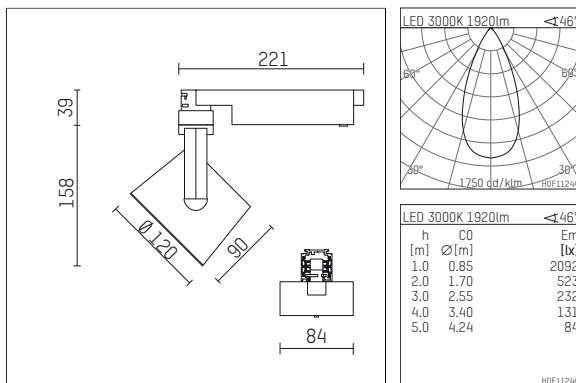

113 324 13 910 | white

lo.nely 3
spotlight
LED | 28 W 3000 K

- spotlight lo.nely 3
- with 3 circuit universal adapter
- for Hoffmeister control.x tracks
- circuit selection is possible while adapter is inserted into the track
- passive thermo management
- with LED 2400 lm
- colour temperature: 3000 K
- colour rendering index: CRI >90
- L90 / B10 (50.000h)
- SDCM < 2
- net luminous flux: 1920 lm
- total load: 28 W
- luminous efficacy: 68,6 lm/W
- rotationsymmetrical light distribution, flood
- beam angle: 45 °
- LED power unit integrated in adapter, electronic (POTI)
- amplitude dimming
- adapter with integrated potentiometer
- dimming range: 100-1 %
- housing of die cast aluminium
- adapter of fibreglass reinforced thermoplastic
- microprismatic filter with very high rate of light transmission
- color-, protection- and conversion-filters are available as accessory
- length: 221 mm, width: 84 mm, height: 197 mm
- rotatable 360°, 90° tilttable (can be fixed)
- weight: 1,25 kg
- protection rating: IP20
- protection class I
- 5 years Hoffmeister warranty
- Made in Germany
- maximum ambient temperature: 35 ° C
- certificates: manufactured according to DIN VDE 0711 / EN 60598, CE
- colour: white (RAL9016)
- 113 324 13 910

Optional accessories

description accessory general	dimensions in mm	item number	pic.-No.
connection ring suitable for attachment of accessories for spotlights gin.o and lo.nely size 3		105760910	01
tube screen suitable for attachment of accessories for spotlights gin.o and lo.nely size 3		105759910	02
connection tube with cross louver suitable for attachment of accessories for spotlights gin.o and lo.nely size 3		105758910	03
visor suitable for attachment of accessories for spotlights gin.o and lo.nely size 3		105783910	04