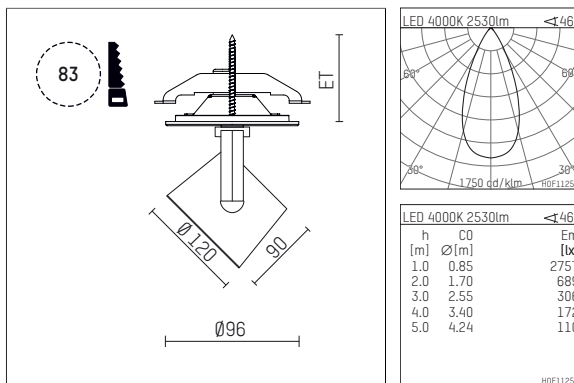

11332414 721-PA | black

lo.nely 3
spotlight
LED | 28 W 4000 K

- spotlight lo.nely 3
- with recessed mounting plate
- for recessed installation into wall or ceiling
- passive thermo management
- with LED 3150 lm
- colour temperature: 4000 K
- colour rendering index: CRI >80
- L90 / B10 (50.000h)
- SDCM < 2
- net luminous flux: 2530 lm
- total load: 28 W
- luminous efficacy: 90,4 lm/W
- rotationsymmetrical light distribution, flood
- beam angle: 45 °
- with external LED power unit, electronic
- power supply: supply cord with plug connection 2x5x2,5 mm², length: 360 mm
- suitable for through wiring
- housing of die cast aluminium
- microprismatic filter with very high rate of light transmission
- ceiling plate of die cast aluminium
- color-, protection- and conversion-filters are available as accessory
- diameter: 96 mm, recessing diameter: 83 mm
- recessing depth: 103 mm, ceiling thickness: 1-45 mm
- rotatable 360°, 90° tiltable (can be fixed)
- weight: 1,4 kg
- protection rating: IP20
- protection class I
- 5 years Hoffmeister warranty
- Made in Germany
- maximum ambient temperature: 35 ° C
- certificates: manufactured according to DIN VDE 0711 / EN 60598, CE
- colour: black
- 11332414 721-PA

Optional accessories

description accessory general	dimensions in mm	item number	pic.-No.
connection ring suitable for attachment of accessories for spotlights gin.o and lo.nely size 3		105760721	01
tube screen suitable for attachment of accessories for spotlights gin.o and lo.nely size 3		105759721	02
connection tube with cross louver suitable for attachment of accessories for spotlights gin.o and lo.nely size 3		105758721	03
visor suitable for attachment of accessories for spotlights gin.o and lo.nely size 3		105783721	04