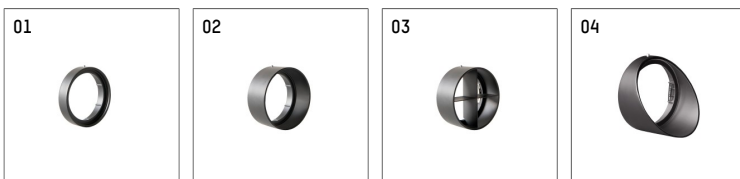

11332414 721-PA | black

lo.nely 3
spotlight
LED | 28 W 4000 K

- spotlight lo.nely 3
- with recessed mounting plate
- for recessed installation into wall or ceiling
- passive thermo management
- with LED 3150 lm
- colour temperature: 4000 K
- colour rendering index: CRI >80
- L90 / B10 (50.000h)
- SDCM < 2
- net luminous flux: 2530 lm
- total load: 28 W
- luminous efficacy: 90,4 lm/W
- rotationsymmetrical light distribution, flood
- beam angle: 45 °
- with external LED power unit, electronic
- power supply: supply cord with plug connection 2x5x2,5 mm², length: 360 mm
- suitable for through wiring
- housing of die cast aluminium
- microprismatic filter with very high rate of light transmission
- ceiling plate of die cast aluminium
- color-, protection- and conversion-filters are available as accessory
- diameter: 96 mm, recessing diameter: 83 mm
- recessing depth: 103 mm, ceiling thickness: 1-45 mm
- rotatable 360°, 90° tiltable (can be fixed)
- weight: 1,4 kg
- protection rating: IP20
- protection class I
- 5 years Hoffmeister warranty
- Made in Germany
- maximum ambient temperature: 35 ° C
- certificates: manufactured according to DIN VDE 0711 / EN 60598, CE
- colour: black
- 11332414 721-PA

Optional accessories

description accessory general	dimensions in mm	item number	pic.-No.
connection ring suitable for attachment of accessories for spotlights gin.o and lo.nely size 3		105760721	01
tube screen suitable for attachment of accessories for spotlights gin.o and lo.nely size 3		105759721	02
connection tube with cross louver suitable for attachment of accessories for spotlights gin.o and lo.nely size 3		105758721	03
visor suitable for attachment of accessories for spotlights gin.o and lo.nely size 3		105783721	04