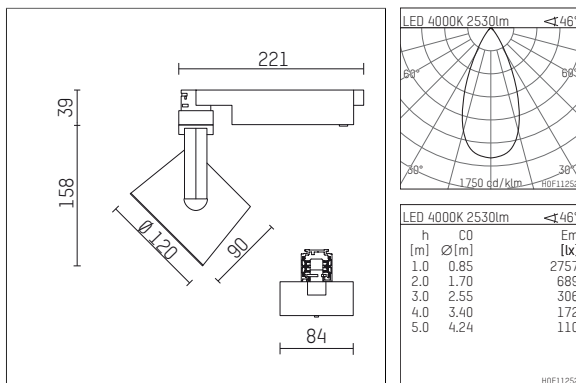

113 324 14 721 | black

lo.nely 3
spotlight
LED | 28 W 4000 K

- spotlight lo.nely 3
- with 3 circuit universal adapter
- for Hoffmeister control.x tracks
- circuit selection is possible while adapter is inserted into the track
- passive thermo management
- with LED 3150 lm
- colour temperature: 4000 K
- colour rendering index: CRI >80
- L90 / B10 (50.000h)
- SDCM < 2
- net luminous flux: 2530 lm
- total load: 28 W
- luminous efficacy: 90,4 lm/W
- rotationsymmetrical light distribution, flood
- beam angle: 45 °
- LED power unit integrated in adapter, electronic (POTI)
- amplitude dimming
- adapter with integrated potentiometer
- dimming range: 100-1 %
- housing of die cast aluminium
- adapter of fibreglass reinforced thermoplastic
- microprismatic filter with very high rate of light transmission
- color-, protection- and conversion-filters are available as accessory
- length: 221 mm, width: 84 mm, height: 197 mm
- rotatable 360°, 90° tilttable (can be fixed)
- weight: 1,25 kg
- protection rating: IP20
- protection class I
- 5 years Hoffmeister warranty
- Made in Germany
- maximum ambient temperature: 35 ° C
- certificates: manufactured according to DIN VDE 0711 / EN 60598, CE
- colour: black
- 113 324 14 721

Optional accessories

description accessory general	dimensions in mm	item number	pic.-No.
connection ring suitable for attachment of accessories for spotlights gin.o and lo.nely size 3		105760721	01
tube screen suitable for attachment of accessories for spotlights gin.o and lo.nely size 3		105759721	02
connection tube with cross louver suitable for attachment of accessories for spotlights gin.o and lo.nely size 3		105758721	03
visor suitable for attachment of accessories for spotlights gin.o and lo.nely size 3		105783721	04