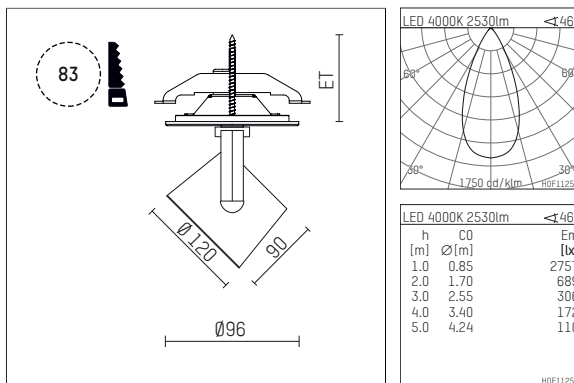

11332414 906-PA | silver

lo.nely 3
spotlight
LED | 28 W 4000 K

- spotlight lo.nely 3
- with recessed mounting plate
- for recessed installation into wall or ceiling
- passive thermo management
- with LED 3150 lm
- colour temperature: 4000 K
- colour rendering index: CRI >80
- L90 / B10 (50.000h)
- SDCM < 2
- net luminous flux: 2530 lm
- total load: 28 W
- luminous efficacy: 90,4 lm/W
- rotationsymmetrical light distribution, flood
- beam angle: 45 °
- with external LED power unit, electronic
- power supply: supply cord with plug connection 2x5x2,5 mm², length: 360 mm
- suitable for through wiring
- housing of die cast aluminium
- microprismatic filter with very high rate of light transmission
- ceiling plate of die cast aluminium
- color-, protection- and conversion-filters are available as accessory
- diameter: 96 mm, recessing diameter: 83 mm
- recessing depth: 103 mm, ceiling thickness: 1-45 mm
- rotatable 360°, 90° tiltable (can be fixed)
- weight: 1,4 kg
- protection rating: IP20
- protection class I
- 5 years Hoffmeister warranty
- Made in Germany
- maximum ambient temperature: 35 ° C
- certificates: manufactured according to DIN VDE 0711 / EN 60598, CE
- colour: silver
- 11332414 906-PA

Optional accessories

description accessory general	dimensions in mm	item number	pic.-No.
connection ring suitable for attachment of accessories for spotlights gin.o and lo.nely size 3		105760906	01
tube screen suitable for attachment of accessories for spotlights gin.o and lo.nely size 3		105759906	02
connection tube with cross louver suitable for attachment of accessories for spotlights gin.o and lo.nely size 3		105758906	03
visor suitable for attachment of accessories for spotlights gin.o and lo.nely size 3		105783906	04