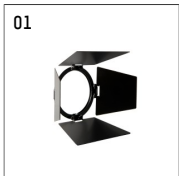

11332414 906-PA | silver

lo.nely 3
spotlight
LED | 28 W 4000 K

- spotlight lo.nely 3
- with recessed mounting plate
- for recessed installation into wall or ceiling
- passive thermo management
- with LED 3150 lm
- colour temperature: 4000 K
- colour rendering index: CRI >80
- L90 / B10 (50.000h)
- SDCM < 2
- net luminous flux: 2530 lm
- total load: 28 W
- luminous efficacy: 90,4 lm/W
- rotationsymmetrical light distribution, flood
- beam angle: 45 °
- with external LED power unit, electronic
- power supply: supply cord with plug connection 2x5x2,5 mm², length: 360 mm
- suitable for through wiring
- housing of die cast aluminium
- microprismatic filter with very high rate of light transmission
- ceiling plate of die cast aluminium
- color-, protection- and conversion-filters are available as accessory
- diameter: 96 mm, recessing diameter: 83 mm
- recessing depth: 103 mm, ceiling thickness: 1-45 mm
- rotatable 360°, 90° tiltable (can be fixed)
- weight: 1,4 kg
- protection rating: IP20
- protection class I
- 5 years Hoffmeister warranty
- Made in Germany
- maximum ambient temperature: 35 ° C
- certificates: manufactured according to DIN VDE 0711 / EN 60598, CE
- colour: silver
- 11332414 906-PA

Optional accessories

description accessory general	dimensions in mm	item number	pic.-No.
connection ring suitable for attachment of accessories for spotlights gin.o and lo.nely size 3		105760906	01
tube screen suitable for attachment of accessories for spotlights gin.o and lo.nely size 3		105759906	02
connection tube with cross louver suitable for attachment of accessories for spotlights gin.o and lo.nely size 3		105758906	03
visor suitable for attachment of accessories for spotlights gin.o and lo.nely size 3		105783906	04