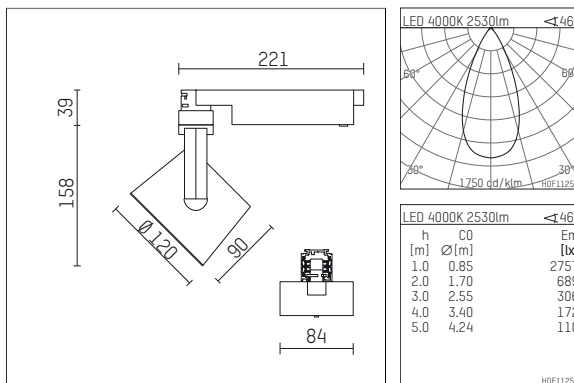

## 113 324 14 906 | silver

lo.nely 3  
spotlight  
LED | 28 W 4000 K

- spotlight lo.nely 3
- with 3 circuit universal adapter
- for Hoffmeister control.x tracks
- circuit selection is possible while adapter is inserted into the track
- passive thermo management
- with LED 3150 lm
- colour temperature: 4000 K
- colour rendering index: CRI >80
- L90 / B10 (50.000h)
- SDCM < 2
- net luminous flux: 2530 lm
- total load: 28 W
- luminous efficacy: 90,4 lm/W
- rotationsymmetrical light distribution, flood
- beam angle: 45 °
- LED power unit integrated in adapter, electronic (POTI)
- amplitude dimming
- adapter with integrated potentiometer
- dimming range: 100-1 %
- housing of die cast aluminium
- adapter of fibreglass reinforced thermoplastic
- microprismatic filter with very high rate of light transmission
- color-, protection- and conversion-filters are available as accessory
- length: 221 mm, width: 84 mm, height: 197 mm
- rotatable 360°, 90° tilttable (can be fixed)
- weight: 1,25 kg
- protection rating: IP20
- protection class I
- 5 years Hoffmeister warranty
- Made in Germany
- maximum ambient temperature: 35 ° C
- certificates: manufactured according to DIN VDE 0711 / EN 60598, CE
- colour: silver
- 113 324 14 906

### Required accessories

description accessory general	dimensions in mm	item number	pic.-No.
antiglare flaps for spotlights gin.o and lo.nely size 3		105757	01

### Optional accessories

description accessory general	dimensions in mm	item number	pic.-No.
connection ring suitable for attachment of accessories for spotlights gin.o and lo.nely size 3		105760906	01
tube screen suitable for attachment of accessories for spotlights gin.o and lo.nely size 3		105759906	02
connection tube with cross louver suitable for attachment of accessories for spotlights gin.o and lo.nely size 3		105758906	03
visor suitable for attachment of accessories for spotlights gin.o and lo.nely size 3		105783906	04