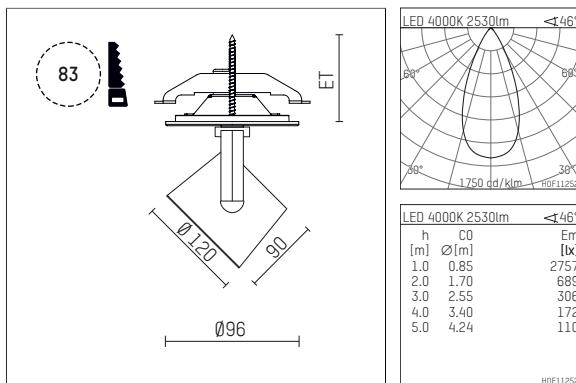

11332414 910-PA | white

lo.nely 3
spotlight
LED | 28 W 4000 K

- spotlight lo.nely 3
- with recessed mounting plate
- for recessed installation into wall or ceiling
- passive thermo management
- with LED 3150 lm
- colour temperature: 4000 K
- colour rendering index: CRI >80
- L90 / B10 (50.000h)
- SDCM < 2
- net luminous flux: 2530 lm
- total load: 28 W
- luminous efficacy: 90,4 lm/W
- rotationsymmetrical light distribution, flood
- beam angle: 45 °
- with external LED power unit, electronic
- power supply: supply cord with plug connection 2x5x2,5 mm², length: 360 mm
- suitable for through wiring
- housing of die cast aluminium
- microprismatic filter with very high rate of light transmission
- ceiling plate of die cast aluminium
- color-, protection- and conversion-filters are available as accessory
- diameter: 96 mm, recessing diameter: 83 mm
- recessing depth: 103 mm, ceiling thickness: 1-45 mm
- rotatable 360°, 90° tiltable (can be fixed)
- weight: 1,4 kg
- protection rating: IP20
- protection class I
- 5 years Hoffmeister warranty
- Made in Germany
- maximum ambient temperature: 35 ° C
- certificates: manufactured according to DIN VDE 0711 / EN 60598, CE
- colour: white (RAL9016)
- 11332414 910-PA

Optional accessories

description accessory general	dimensions in mm	item number	pic.-No.
connection ring suitable for attachment of accessories for spotlights gin.o and lo.nely size 3		105760910	01
tube screen suitable for attachment of accessories for spotlights gin.o and lo.nely size 3		105759910	02
connection tube with cross louver suitable for attachment of accessories for spotlights gin.o and lo.nely size 3		105758910	03
visor suitable for attachment of accessories for spotlights gin.o and lo.nely size 3		105783910	04