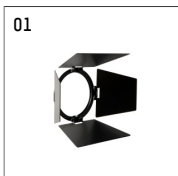

113 324 14 910
accessory

Required accessories

description accessory general	dimensions in mm	item number	pic.-No.
antiglare flaps for spotlights gin.o and lo.nely size 3		105757	01

Optional accessories

description accessory general	dimensions in mm	item number	pic.-No.
connection ring suitable for attachment of accessories for spotlights gin.o and lo.nely size 3		105760910	01
tube screen suitable for attachment of accessories for spotlights gin.o and lo.nely size 3		105759910	02
connection tube with cross louver suitable for attachment of accessories for spotlights gin.o and lo.nely size 3		105758910	03
visor suitable for attachment of accessories for spotlights gin.o and lo.nely size 3		105783910	04