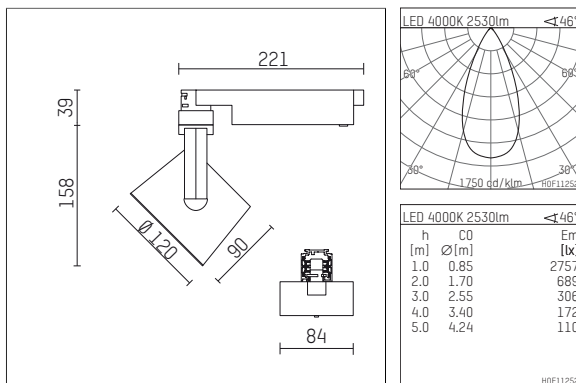

## 113 324 14 910 | white

lo.nely 3  
spotlight  
LED | 28 W 4000 K

- spotlight lo.nely 3
- with 3 circuit universal adapter
- for Hoffmeister control.x tracks
- circuit selection is possible while adapter is inserted into the track
- passive thermo management
- with LED 3150 lm
- colour temperature: 4000 K
- colour rendering index: CRI >80
- L90 / B10 (50.000h)
- SDCM < 2
- net luminous flux: 2530 lm
- total load: 28 W
- luminous efficacy: 90,4 lm/W
- rotationsymmetrical light distribution, flood
- beam angle: 45 °
- LED power unit integrated in adapter, electronic (POTI)
- amplitude dimming
- adapter with integrated potentiometer
- dimming range: 100-1 %
- housing of die cast aluminium
- adapter of fibreglass reinforced thermoplastic
- microprismatic filter with very high rate of light transmission
- color-, protection- and conversion-filters are available as accessory
- length: 221 mm, width: 84 mm, height: 197 mm
- rotatable 360°, 90° tilttable (can be fixed)
- weight: 1,25 kg
- protection rating: IP20
- protection class I
- 5 years Hoffmeister warranty
- Made in Germany
- maximum ambient temperature: 35 ° C
- certificates: manufactured according to DIN VDE 0711 / EN 60598, CE
- colour: white (RAL9016)
- 113 324 14 910

### Required accessories

description accessory general	dimensions in mm	item number	pic.-No.
antiglare flaps for spotlights gin.o and lo.nely size 3		105757	01

### Optional accessories

description accessory general	dimensions in mm	item number	pic.-No.
connection ring suitable for attachment of accessories for spotlights gin.o and lo.nely size 3		105760910	01
tube screen suitable for attachment of accessories for spotlights gin.o and lo.nely size 3		105759910	02
connection tube with cross louver suitable for attachment of accessories for spotlights gin.o and lo.nely size 3		105758910	03
visor suitable for attachment of accessories for spotlights gin.o and lo.nely size 3		105783910	04