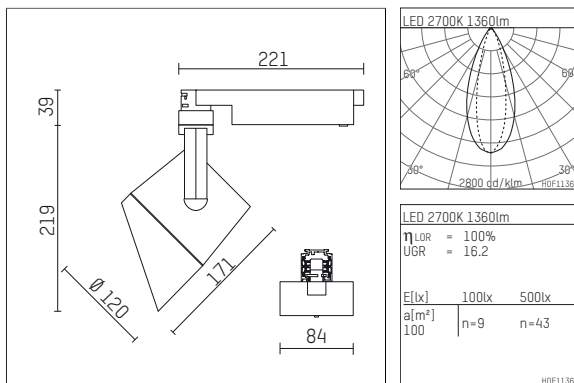

## 113 325 02 721 D | black

lo.nely 3  
lens wall floodlight  
LED | 28 W 2700 K

- lens wall floodlight lo.nely 3
- with 3 circuit DALI adapter
- for Hoffmeister control.x tracks
- circuit selection is possible while adapter is inserted into the track
- lens wall floodlight for homogenous wall illumination
- passive thermo management
- with LED 2100 lm
- colour temperature: 2700 K
- colour rendering index: CRI >90
- L90 / B10 (50.000h)
- SDCM < 2
- net luminous flux: 1360 lm
- total load: 28 W
- luminous efficacy: 48,6 lm/W
- asymmetrical light distribution
- soft-lens optic with secondary reflector
- LED power unit integrated in adapter, electronic (DALI)
- amplitude dimming
- dimming range: 100-1 %
- housing of die cast aluminium
- adapter of fibreglass reinforced thermoplastic
- color-, protection- and conversion-filters are available as accessory
- length: 221 mm, width: 84 mm, height: 258 mm
- rotatable 360°, 90° tiltable (can be fixed)
- weight: 1,4 kg
- protection rating: IP20
- protection class I
- 5 years Hoffmeister warranty
- Made in Germany
- maximum ambient temperature: 35 ° C
- certificates: manufactured according to DIN VDE 0711 / EN 60598, CE
- colour: black
- 113 325 02 721 D