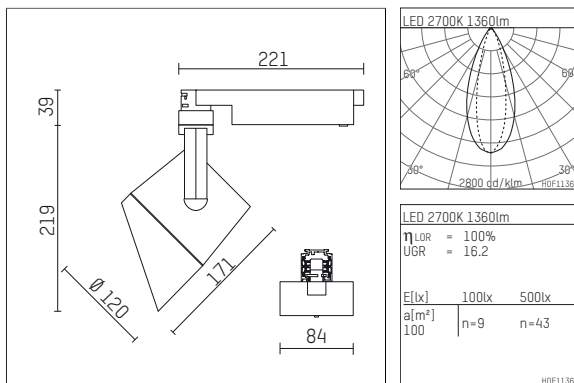

113 325 02 906 D | silver

lo.nely 3
lens wall floodlight
LED | 28 W 2700 K

- lens wall floodlight lo.nely 3
- with 3 circuit DALI adapter
- for Hoffmeister control.x tracks
- circuit selection is possible while adapter is inserted into the track
- lens wall floodlight for homogenous wall illumination
- passive thermo management
- with LED 2100 lm
- colour temperature: 2700 K
- colour rendering index: CRI >90
- L90 / B10 (50.000h)
- SDCM < 2
- net luminous flux: 1360 lm
- total load: 28 W
- luminous efficacy: 48,6 lm/W
- asymmetrical light distribution
- soft-lens optic with secondary reflector
- LED power unit integrated in adapter, electronic (DALI)
- amplitude dimming
- dimming range: 100-1 %
- housing of die cast aluminium
- adapter of fibreglass reinforced thermoplastic
- color-, protection- and conversion-filters are available as accessory
- length: 221 mm, width: 84 mm, height: 258 mm
- rotatable 360°, 90° tiltable (can be fixed)
- weight: 1,4 kg
- protection rating: IP20
- protection class I
- 5 years Hoffmeister warranty
- Made in Germany
- maximum ambient temperature: 35 ° C
- certificates: manufactured according to DIN VDE 0711 / EN 60598, CE
- colour: silver
- 113 325 02 906 D