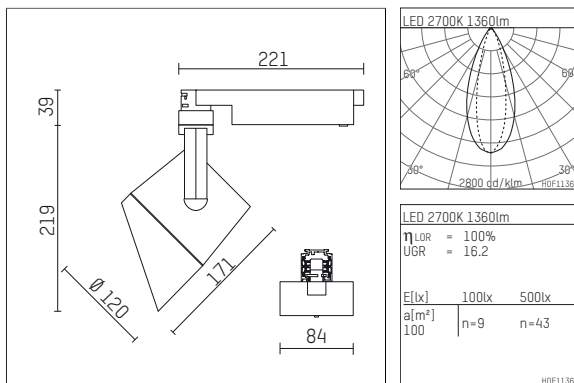

## 113 325 02 910 D | white

lo.nely 3  
lens wall floodlight  
LED | 28 W 2700 K

- lens wall floodlight lo.nely 3
- with 3 circuit DALI adapter
- for Hoffmeister control.x tracks
- circuit selection is possible while adapter is inserted into the track
- lens wall floodlight for homogenous wall illumination
- passive thermo management
- with LED 2100 lm
- colour temperature: 2700 K
- colour rendering index: CRI >90
- L90 / B10 (50.000h)
- SDCM < 2
- net luminous flux: 1360 lm
- total load: 28 W
- luminous efficacy: 48,6 lm/W
- asymmetrical light distribution
- soft-lens optic with secondary reflector
- LED power unit integrated in adapter, electronic (DALI)
- amplitude dimming
- dimming range: 100-1 %
- housing of die cast aluminium
- adapter of fibreglass reinforced thermoplastic
- color-, protection- and conversion-filters are available as accessory
- length: 221 mm, width: 84 mm, height: 258 mm
- rotatable 360°, 90° tiltable (can be fixed)
- weight: 1,4 kg
- protection rating: IP20
- protection class I
- 5 years Hoffmeister warranty
- Made in Germany
- maximum ambient temperature: 35 ° C
- certificates: manufactured according to DIN VDE 0711 / EN 60598, CE
- colour: white (RAL9016)
- 113 325 02 910 D