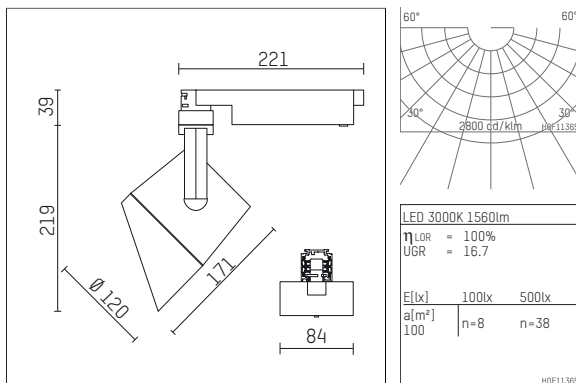

## 113 325 03 906 D | silver

lo.nely 3  
lens wall floodlight  
LED | 28 W 3000 K

- lens wall floodlight lo.nely 3
- with 3 circuit DALI adapter
- for Hoffmeister control.x tracks
- circuit selection is possible while adapter is inserted into the track
- lens wall floodlight for homogenous wall illumination
- passive thermo management
- with LED 2400 lm
- colour temperature: 3000 K
- colour rendering index: CRI >90
- L90 / B10 (50.000h)
- SDCM < 2
- net luminous flux: 1560 lm
- total load: 28 W
- luminous efficacy: 55,7 lm/W
- asymmetrical light distribution
- soft-lens optic with secondary reflector
- LED power unit integrated in adapter, electronic (DALI)
- amplitude dimming
- dimming range: 100-1 %
- housing of die cast aluminium
- adapter of fibreglass reinforced thermoplastic
- color-, protection- and conversion-filters are available as accessory
- length: 221 mm, width: 84 mm, height: 258 mm
- rotatable 360°, 90° tiltable (can be fixed)
- weight: 1,4 kg
- protection rating: IP20
- protection class I
- 5 years Hoffmeister warranty
- Made in Germany
- maximum ambient temperature: 35 ° C
- certificates: manufactured according to DIN VDE 0711 / EN 60598, CE
- colour: silver
- 113 325 03 906 D