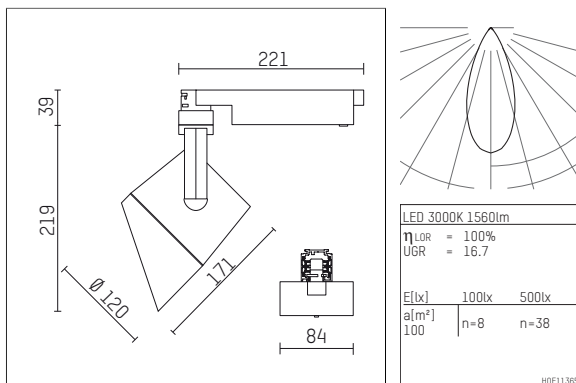

113 325 03 910 D | white

lo.nely 3
lens wall floodlight
LED | 28 W 3000 K

- lens wall floodlight lo.nely 3
- with 3 circuit DALI adapter
- for Hoffmeister control.x tracks
- circuit selection is possible while adapter is inserted into the track
- lens wall floodlight for homogenous wall illumination
- passive thermo management
- with LED 2400 lm
- colour temperature: 3000 K
- colour rendering index: CRI >90
- L90 / B10 (50.000h)
- SDCM < 2
- net luminous flux: 1560 lm
- total load: 28 W
- luminous efficacy: 55,7 lm/W
- asymmetrical light distribution
- soft-lens optic with secondary reflector
- LED power unit integrated in adapter, electronic (DALI)
- amplitude dimming
- dimming range: 100-1 %
- housing of die cast aluminium
- adapter of fibreglass reinforced thermoplastic
- color-, protection- and conversion-filters are available as accessory
- length: 221 mm, width: 84 mm, height: 258 mm
- rotatable 360°, 90° tiltable (can be fixed)
- weight: 1,4 kg
- protection rating: IP20
- protection class I
- 5 years Hoffmeister warranty
- Made in Germany
- maximum ambient temperature: 35 ° C
- certificates: manufactured according to DIN VDE 0711 / EN 60598, CE
- colour: white (RAL9016)
- 113 325 03 910 D