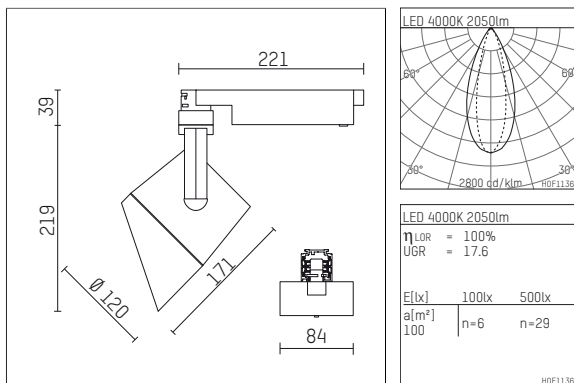

## 113 325 04 721 D | black

lo.nely 3  
lens wall floodlight  
LED | 28 W 4000 K

- lens wall floodlight lo.nely 3
- with 3 circuit DALI adapter
- for Hoffmeister control.x tracks
- circuit selection is possible while adapter is inserted into the track
- lens wall floodlight for homogenous wall illumination
- passive thermo management
- with LED 3150 lm
- colour temperature: 4000 K
- colour rendering index: CRI >80
- L90 / B10 (50.000h)
- SDCM < 2
- net luminous flux: 2050 lm
- total load: 28 W
- luminous efficacy: 73,2 lm/W
- asymmetrical light distribution
- soft-lens optic with secondary reflector
- LED power unit integrated in adapter, electronic (DALI)
- amplitude dimming
- dimming range: 100-1 %
- housing of die cast aluminium
- adapter of fibreglass reinforced thermoplastic
- color-, protection- and conversion-filters are available as accessory
- length: 221 mm, width: 84 mm, height: 258 mm
- rotatable 360°, 90° tiltable (can be fixed)
- weight: 1,4 kg
- protection rating: IP20
- protection class I
- 5 years Hoffmeister warranty
- Made in Germany
- maximum ambient temperature: 35 ° C
- certificates: manufactured according to DIN VDE 0711 / EN 60598, CE
- colour: black
- 113 325 04 721 D