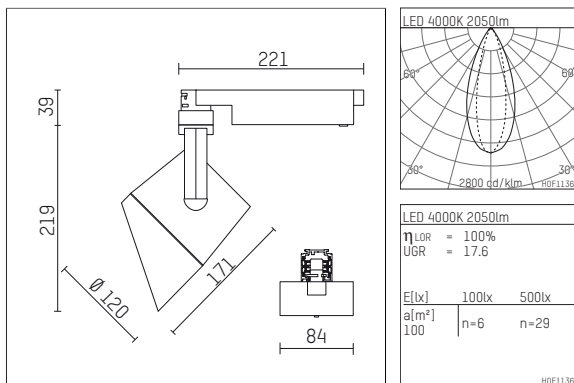

113 325 04 906 D | silver

lo.nely 3
lens wall floodlight
LED | 28 W 4000 K

- lens wall floodlight lo.nely 3
- with 3 circuit DALI adapter
- for Hoffmeister control.x tracks
- circuit selection is possible while adapter is inserted into the track
- lens wall floodlight for homogenous wall illumination
- passive thermo management
- with LED 3150 lm
- colour temperature: 4000 K
- colour rendering index: CRI >80
- L90 / B10 (50.000h)
- SDCM < 2
- net luminous flux: 2050 lm
- total load: 28 W
- luminous efficacy: 73,2 lm/W
- asymmetrical light distribution
- soft-lens optic with secondary reflector
- LED power unit integrated in adapter, electronic (DALI)
- amplitude dimming
- dimming range: 100-1 %
- housing of die cast aluminium
- adapter of fibreglass reinforced thermoplastic
- color-, protection- and conversion-filters are available as accessory
- length: 221 mm, width: 84 mm, height: 258 mm
- rotatable 360°, 90° tiltable (can be fixed)
- weight: 1,4 kg
- protection rating: IP20
- protection class I
- 5 years Hoffmeister warranty
- Made in Germany
- maximum ambient temperature: 35 ° C
- certificates: manufactured according to DIN VDE 0711 / EN 60598, CE
- colour: silver
- 113 325 04 906 D