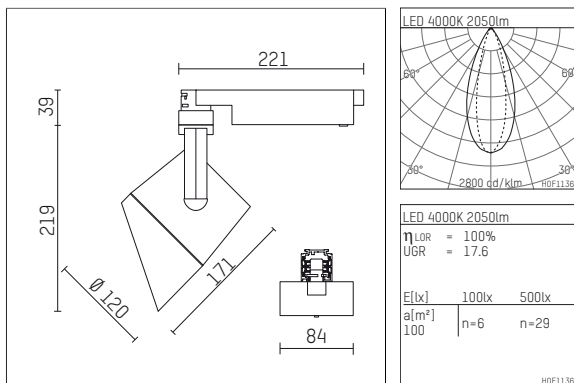

113 325 04 910 D | white

lo.nely 3
lens wall floodlight
LED | 28 W 4000 K

- lens wall floodlight lo.nely 3
- with 3 circuit DALI adapter
- for Hoffmeister control.x tracks
- circuit selection is possible while adapter is inserted into the track
- lens wall floodlight for homogenous wall illumination
- passive thermo management
- with LED 3150 lm
- colour temperature: 4000 K
- colour rendering index: CRI >80
- L90 / B10 (50.000h)
- SDCM < 2
- net luminous flux: 2050 lm
- total load: 28 W
- luminous efficacy: 73,2 lm/W
- asymmetrical light distribution
- soft-lens optic with secondary reflector
- LED power unit integrated in adapter, electronic (DALI)
- amplitude dimming
- dimming range: 100-1 %
- housing of die cast aluminium
- adapter of fibreglass reinforced thermoplastic
- color-, protection- and conversion-filters are available as accessory
- length: 221 mm, width: 84 mm, height: 258 mm
- rotatable 360°, 90° tiltable (can be fixed)
- weight: 1,4 kg
- protection rating: IP20
- protection class I
- 5 years Hoffmeister warranty
- Made in Germany
- maximum ambient temperature: 35 ° C
- certificates: manufactured according to DIN VDE 0711 / EN 60598, CE
- colour: white (RAL9016)
- 113 325 04 910 D