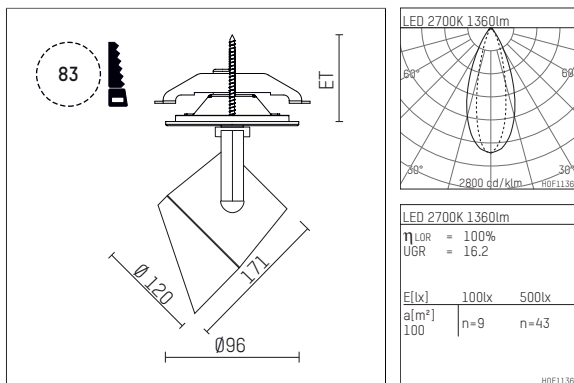

## 11332512 721-PA | black

lo.nely 3  
lens wall floodlight  
LED | 28 W 2700 K

- lens wall floodlight lo.nely 3
- with recessed mounting plate
- for recessed installation into wall or ceiling
- lens wall floodlight for homogenous wall illumination
- passive thermo management
- with LED 2100 lm
- colour temperature: 2700 K
- colour rendering index: CRI >90
- L90 / B10 (50.000h)
- SDCM < 2
- net luminous flux: 1360 lm
- total load: 28 W
- luminous efficacy: 48,6 lm/W
- asymmetrical light distribution
- soft-lens optic with secondary reflector
- with external LED power unit, electronic
- power supply: supply cord with plug connection  
2x5x2,5 mm<sup>2</sup>, length: 360 mm
- suitable for through wiring
- housing of die cast aluminium
- ceiling plate of die cast aluminium
- color-, protection- and conversion-filters are available as accessory
- diameter: 96 mm, recessing diameter: 83 mm
- recessing depth: 103 mm, ceiling thickness: 1-45 mm
- rotatable 360°, 90° tiltable (can be fixed)
- weight: 1,6 kg
- protection rating: IP20
- protection class I
- 5 years Hoffmeister warranty
- Made in Germany
- maximum ambient temperature: 35 ° C
- certificates: manufactured according to DIN VDE 0711 / EN 60598, CE
- colour: black
- 11332512 721-PA