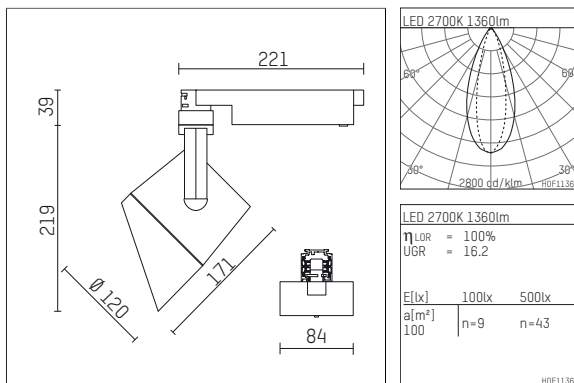

## 113 325 12 721 | black

lo.nely 3  
lens wall floodlight  
LED | 28 W 2700 K

- lens wall floodlight lo.nely 3
- with 3 circuit universal adapter
- for Hoffmeister control.x tracks
- circuit selection is possible while adapter is inserted into the track
- lens wall floodlight for homogenous wall illumination
- passive thermo management
- with LED 2100 lm
- colour temperature: 2700 K
- colour rendering index: CRI >90
- L90 / B10 (50.000h)
- SDCM < 2
- net luminous flux: 1360 lm
- total load: 28 W
- luminous efficacy: 48,6 lm/W
- asymmetrical light distribution
- soft-lens optic with secondary reflector
- LED power unit integrated in adapter, electronic (POTI)
- amplitude dimming
- adapter with integrated potentiometer
- dimming range: 100-1 %
- housing of die cast aluminium
- adapter of fibreglass reinforced thermoplastic
- color-, protection- and conversion-filters are available as accessory
- length: 221 mm, width: 84 mm, height: 258 mm
- rotatable 360°, 90° tiltable (can be fixed)
- weight: 1,4 kg
- protection rating: IP20
- protection class I
- 5 years Hoffmeister warranty
- Made in Germany
- maximum ambient temperature: 35 ° C
- certificates: manufactured according to DIN VDE 0711 / EN 60598, CE
- colour: black
- 113 325 12 721