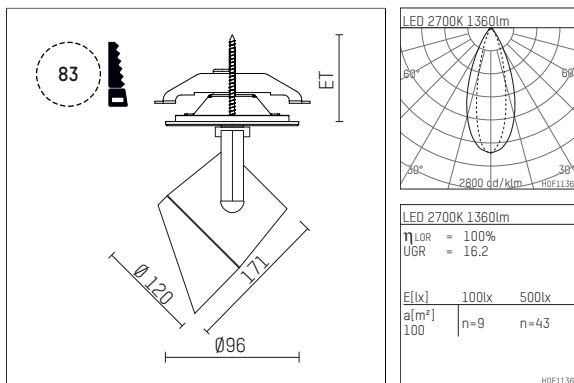

11332512 906-PA | silver

lo.nely 3
lens wall floodlight
LED | 28 W 2700 K

- lens wall floodlight lo.nely 3
- with recessed mounting plate
- for recessed installation into wall or ceiling
- lens wall floodlight for homogenous wall illumination
- passive thermo management
- with LED 2100 lm
- colour temperature: 2700 K
- colour rendering index: CRI >90
- L90 / B10 (50.000h)
- SDCM < 2
- net luminous flux: 1360 lm
- total load: 28 W
- luminous efficacy: 48,6 lm/W
- asymmetrical light distribution
- soft-lens optic with secondary reflector
- with external LED power unit, electronic
- power supply: supply cord with plug connection
2x5x2,5 mm², length: 360 mm
- suitable for through wiring
- housing of die cast aluminium
- ceiling plate of die cast aluminium
- color-, protection- and conversion-filters are available as accessory
- diameter: 96 mm, recessing diameter: 83 mm
- recessing depth: 103 mm, ceiling thickness: 1-45 mm
- rotatable 360°, 90° tiltable (can be fixed)
- weight: 1,6 kg
- protection rating: IP20
- protection class I
- 5 years Hoffmeister warranty
- Made in Germany
- maximum ambient temperature: 35 ° C
- certificates: manufactured according to DIN VDE 0711 / EN 60598, CE
- colour: silver
- 11332512 906-PA