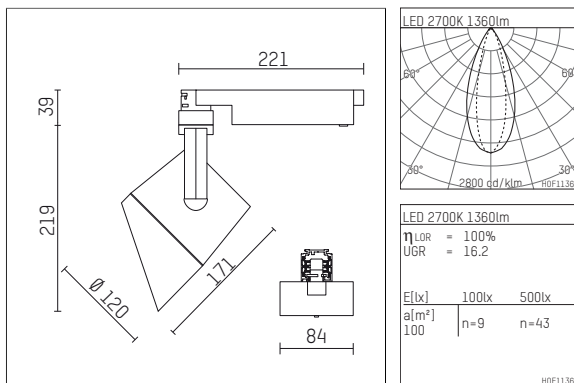

113 325 12 906 | silver

lo.nely 3
lens wall floodlight
LED | 28 W 2700 K

- lens wall floodlight lo.nely 3
- with 3 circuit universal adapter
- for Hoffmeister control.x tracks
- circuit selection is possible while adapter is inserted into the track
- lens wall floodlight for homogenous wall illumination
- passive thermo management
- with LED 2100 lm
- colour temperature: 2700 K
- colour rendering index: CRI >90
- L90 / B10 (50.000h)
- SDCM < 2
- net luminous flux: 1360 lm
- total load: 28 W
- luminous efficacy: 48,6 lm/W
- asymmetrical light distribution
- soft-lens optic with secondary reflector
- LED power unit integrated in adapter, electronic (POTI)
- amplitude dimming
- adapter with integrated potentiometer
- dimming range: 100-1 %
- housing of die cast aluminium
- adapter of fibreglass reinforced thermoplastic
- color-, protection- and conversion-filters are available as accessory
- length: 221 mm, width: 84 mm, height: 258 mm
- rotatable 360°, 90° tiltable (can be fixed)
- weight: 1,4 kg
- protection rating: IP20
- protection class I
- 5 years Hoffmeister warranty
- Made in Germany
- maximum ambient temperature: 35 ° C
- certificates: manufactured according to DIN VDE 0711 / EN 60598, CE
- colour: silver
- 113 325 12 906
