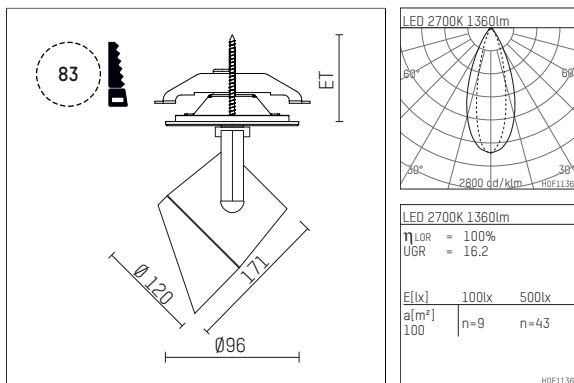

## 11332512 910-PA | white

lo.nely 3  
lens wall floodlight  
LED | 28 W 2700 K

- lens wall floodlight lo.nely 3
- with recessed mounting plate
- for recessed installation into wall or ceiling
- lens wall floodlight for homogenous wall illumination
- passive thermo management
- with LED 2100 lm
- colour temperature: 2700 K
- colour rendering index: CRI >90
- L90 / B10 (50.000h)
- SDCM < 2
- net luminous flux: 1360 lm
- total load: 28 W
- luminous efficacy: 48,6 lm/W
- asymmetrical light distribution
- soft-lens optic with secondary reflector
- with external LED power unit, electronic
- power supply: supply cord with plug connection  
2x5x2,5 mm<sup>2</sup>, length: 360 mm
- suitable for through wiring
- housing of die cast aluminium
- ceiling plate of die cast aluminium
- color-, protection- and conversion-filters are available as accessory
- diameter: 96 mm, recessing diameter: 83 mm
- recessing depth: 103 mm, ceiling thickness: 1-45 mm
- rotatable 360°, 90° tiltable (can be fixed)
- weight: 1,6 kg
- protection rating: IP20
- protection class I
- 5 years Hoffmeister warranty
- Made in Germany
- maximum ambient temperature: 35 ° C
- certificates: manufactured according to DIN VDE 0711 / EN 60598, CE
- colour: white (RAL9016)
- 11332512 910-PA