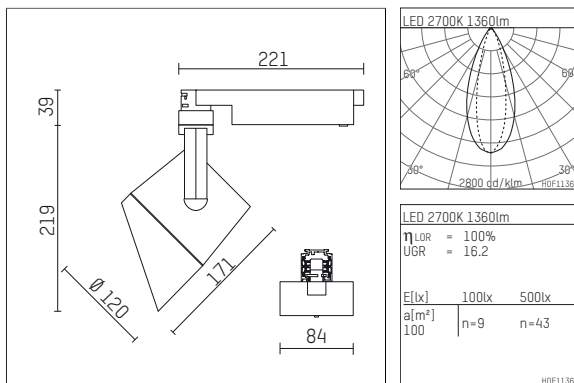

## 113 325 12 910 | white

lo.nely 3  
lens wall floodlight  
LED | 28 W 2700 K

- lens wall floodlight lo.nely 3
- with 3 circuit universal adapter
- for Hoffmeister control.x tracks
- circuit selection is possible while adapter is inserted into the track
- lens wall floodlight for homogenous wall illumination
- passive thermo management
- with LED 2100 lm
- colour temperature: 2700 K
- colour rendering index: CRI >90
- L90 / B10 (50.000h)
- SDCM < 2
- net luminous flux: 1360 lm
- total load: 28 W
- luminous efficacy: 48,6 lm/W
- asymmetrical light distribution
- soft-lens optic with secondary reflector
- LED power unit integrated in adapter, electronic (POTI)
- amplitude dimming
- adapter with integrated potentiometer
- dimming range: 100-1 %
- housing of die cast aluminium
- adapter of fibreglass reinforced thermoplastic
- color-, protection- and conversion-filters are available as accessory
- length: 221 mm, width: 84 mm, height: 258 mm
- rotatable 360°, 90° tiltable (can be fixed)
- weight: 1,4 kg
- protection rating: IP20
- protection class I
- 5 years Hoffmeister warranty
- Made in Germany
- maximum ambient temperature: 35 ° C
- certificates: manufactured according to DIN VDE 0711 / EN 60598, CE
- colour: white (RAL9016)
- 113 325 12 910