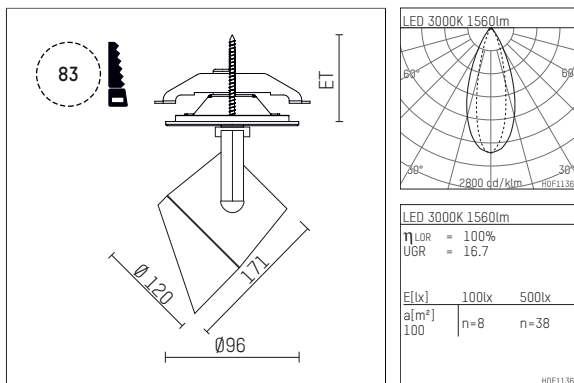

11332513 721-PA | black

lo.nely 3
lens wall floodlight
LED | 28 W 3000 K

- lens wall floodlight lo.nely 3
- with recessed mounting plate
- for recessed installation into wall or ceiling
- lens wall floodlight for homogenous wall illumination
- passive thermo management
- with LED 2400 lm
- colour temperature: 3000 K
- colour rendering index: CRI >90
- L90 / B10 (50.000h)
- SDCM < 2
- net luminous flux: 1560 lm
- total load: 28 W
- luminous efficacy: 55,7 lm/W
- asymmetrical light distribution
- soft-lens optic with secondary reflector
- with external LED power unit, electronic
- power supply: supply cord with plug connection
2x5x2,5 mm², length: 360 mm
- suitable for through wiring
- housing of die cast aluminium
- ceiling plate of die cast aluminium
- color-, protection- and conversion-filters are available as accessory
- diameter: 96 mm, recessing diameter: 83 mm
- recessing depth: 103 mm, ceiling thickness: 1-45 mm
- rotatable 360°, 90° tiltable (can be fixed)
- weight: 1,6 kg
- protection rating: IP20
- protection class I
- 5 years Hoffmeister warranty
- Made in Germany
- maximum ambient temperature: 35 ° C
- certificates: manufactured according to DIN VDE 0711 / EN 60598, CE
- colour: black
- 11332513 721-PA