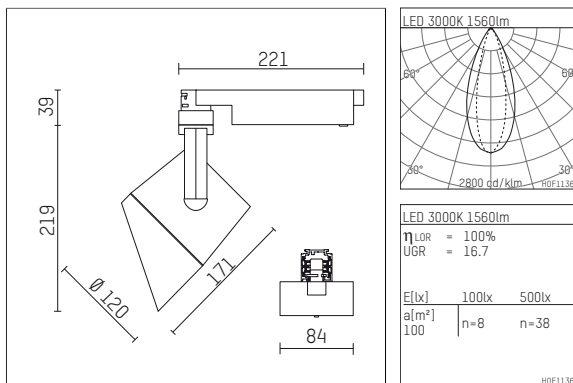

## 113 325 13 721 | black

lo.nely 3  
lens wall floodlight  
LED | 28 W 3000 K

- lens wall floodlight lo.nely 3
- with 3 circuit universal adapter
- for Hoffmeister control.x tracks
- circuit selection is possible while adapter is inserted into the track
- lens wall floodlight for homogenous wall illumination
- passive thermo management
- with LED 2400 lm
- colour temperature: 3000 K
- colour rendering index: CRI >90
- L90 / B10 (50.000h)
- SDCM < 2
- net luminous flux: 1560 lm
- total load: 28 W
- luminous efficacy: 55,7 lm/W
- asymmetrical light distribution
- soft-lens optic with secondary reflector
- LED power unit integrated in adapter, electronic (POTI)
- amplitude dimming
- adapter with integrated potentiometer
- dimming range: 100-1 %
- housing of die cast aluminium
- adapter of fibreglass reinforced thermoplastic
- color-, protection- and conversion-filters are available as accessory
- length: 221 mm, width: 84 mm, height: 258 mm
- rotatable 360°, 90° tiltable (can be fixed)
- weight: 1,4 kg
- protection rating: IP20
- protection class I
- 5 years Hoffmeister warranty
- Made in Germany
- maximum ambient temperature: 35 ° C
- certificates: manufactured according to DIN VDE 0711 / EN 60598, CE
- colour: black
- 113 325 13 721