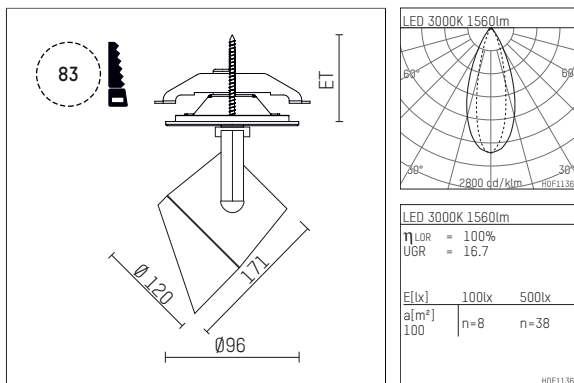

## 11332513 906-PA | silver

lo.nely 3  
lens wall floodlight  
LED | 28 W 3000 K

- lens wall floodlight lo.nely 3
- with recessed mounting plate
- for recessed installation into wall or ceiling
- lens wall floodlight for homogenous wall illumination
- passive thermo management
- with LED 2400 lm
- colour temperature: 3000 K
- colour rendering index: CRI >90
- L90 / B10 (50.000h)
- SDCM < 2
- net luminous flux: 1560 lm
- total load: 28 W
- luminous efficacy: 55,7 lm/W
- asymmetrical light distribution
- soft-lens optic with secondary reflector
- with external LED power unit, electronic
- power supply: supply cord with plug connection  
2x5x2,5 mm<sup>2</sup>, length: 360 mm
- suitable for through wiring
- housing of die cast aluminium
- ceiling plate of die cast aluminium
- color-, protection- and conversion-filters are available as accessory
- diameter: 96 mm, recessing diameter: 83 mm
- recessing depth: 103 mm, ceiling thickness: 1-45 mm
- rotatable 360°, 90° tiltable (can be fixed)
- weight: 1,6 kg
- protection rating: IP20
- protection class I
- 5 years Hoffmeister warranty
- Made in Germany
- maximum ambient temperature: 35 ° C
- certificates: manufactured according to DIN VDE 0711 / EN 60598, CE
- colour: silver
- 11332513 906-PA