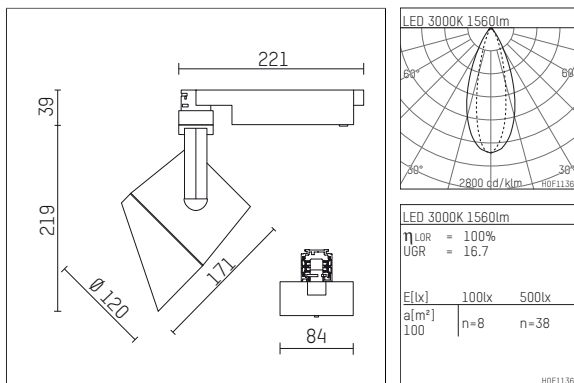

113 325 13 906 | silver

lo.nely 3
lens wall floodlight
LED | 28 W 3000 K

- lens wall floodlight lo.nely 3
- with 3 circuit universal adapter
- for Hoffmeister control.x tracks
- circuit selection is possible while adapter is inserted into the track
- lens wall floodlight for homogenous wall illumination
- passive thermo management
- with LED 2400 lm
- colour temperature: 3000 K
- colour rendering index: CRI >90
- L90 / B10 (50.000h)
- SDCM < 2
- net luminous flux: 1560 lm
- total load: 28 W
- luminous efficacy: 55,7 lm/W
- asymmetrical light distribution
- soft-lens optic with secondary reflector
- LED power unit integrated in adapter, electronic (POTI)
- amplitude dimming
- adapter with integrated potentiometer
- dimming range: 100-1 %
- housing of die cast aluminium
- adapter of fibreglass reinforced thermoplastic
- color-, protection- and conversion-filters are available as accessory
- length: 221 mm, width: 84 mm, height: 258 mm
- rotatable 360°, 90° tiltable (can be fixed)
- weight: 1,4 kg
- protection rating: IP20
- protection class I
- 5 years Hoffmeister warranty
- Made in Germany
- maximum ambient temperature: 35 ° C
- certificates: manufactured according to DIN VDE 0711 / EN 60598, CE
- colour: silver
- 113 325 13 906
