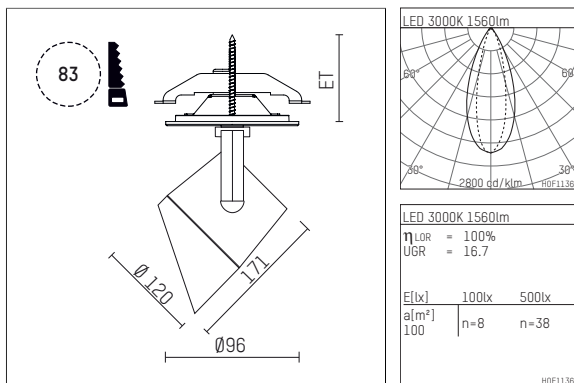

11332513 910-PA | white

lo.nely 3
lens wall floodlight
LED | 28 W 3000 K

- lens wall floodlight lo.nely 3
- with recessed mounting plate
- for recessed installation into wall or ceiling
- lens wall floodlight for homogenous wall illumination
- passive thermo management
- with LED 2400 lm
- colour temperature: 3000 K
- colour rendering index: CRI >90
- L90 / B10 (50.000h)
- SDCM < 2
- net luminous flux: 1560 lm
- total load: 28 W
- luminous efficacy: 55,7 lm/W
- asymmetrical light distribution
- soft-lens optic with secondary reflector
- with external LED power unit, electronic
- power supply: supply cord with plug connection
2x5x2,5 mm², length: 360 mm
- suitable for through wiring
- housing of die cast aluminium
- ceiling plate of die cast aluminium
- color-, protection- and conversion-filters are available as accessory
- diameter: 96 mm, recessing diameter: 83 mm
- recessing depth: 103 mm, ceiling thickness: 1-45 mm
- rotatable 360°, 90° tiltable (can be fixed)
- weight: 1,6 kg
- protection rating: IP20
- protection class I
- 5 years Hoffmeister warranty
- Made in Germany
- maximum ambient temperature: 35 ° C
- certificates: manufactured according to DIN VDE 0711 / EN 60598, CE
- colour: white (RAL9016)
- 11332513 910-PA