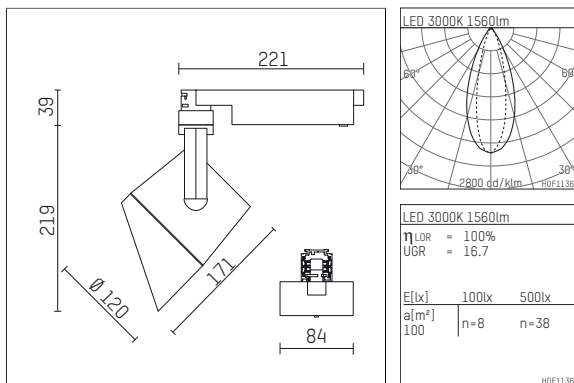

113 325 13 910 | white

lo.nely 3
lens wall floodlight
LED | 28 W 3000 K

- lens wall floodlight lo.nely 3
- with 3 circuit universal adapter
- for Hoffmeister control.x tracks
- circuit selection is possible while adapter is inserted into the track
- lens wall floodlight for homogenous wall illumination
- passive thermo management
- with LED 2400 lm
- colour temperature: 3000 K
- colour rendering index: CRI >90
- L90 / B10 (50.000h)
- SDCM < 2
- net luminous flux: 1560 lm
- total load: 28 W
- luminous efficacy: 55,7 lm/W
- asymmetrical light distribution
- soft-lens optic with secondary reflector
- LED power unit integrated in adapter, electronic (POTI)
- amplitude dimming
- adapter with integrated potentiometer
- dimming range: 100-1 %
- housing of die cast aluminium
- adapter of fibreglass reinforced thermoplastic
- color-, protection- and conversion-filters are available as accessory
- length: 221 mm, width: 84 mm, height: 258 mm
- rotatable 360°, 90° tiltable (can be fixed)
- weight: 1,4 kg
- protection rating: IP20
- protection class I
- 5 years Hoffmeister warranty
- Made in Germany
- maximum ambient temperature: 35 ° C
- certificates: manufactured according to DIN VDE 0711 / EN 60598, CE
- colour: white (RAL9016)
- 113 325 13 910
