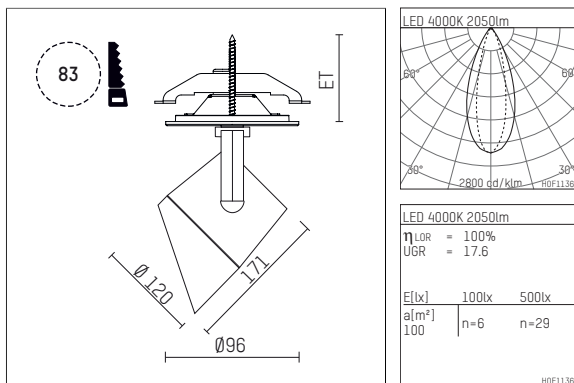

## 11332514 721-PA | black

lo.nely 3  
lens wall floodlight  
LED | 28 W 4000 K

- lens wall floodlight lo.nely 3
- with recessed mounting plate
- for recessed installation into wall or ceiling
- lens wall floodlight for homogenous wall illumination
- passive thermo management
- with LED 3150 lm
- colour temperature: 4000 K
- colour rendering index: CRI >80
- L90 / B10 (50.000h)
- SDCM < 2
- net luminous flux: 2050 lm
- total load: 28 W
- luminous efficacy: 73,2 lm/W
- asymmetrical light distribution
- soft-lens optic with secondary reflector
- with external LED power unit, electronic
- power supply: supply cord with plug connection  
2x5x2,5 mm<sup>2</sup>, length: 360 mm
- suitable for through wiring
- housing of die cast aluminium
- ceiling plate of die cast aluminium
- color-, protection- and conversion-filters are available as accessory
- diameter: 96 mm, recessing diameter: 83 mm
- recessing depth: 103 mm, ceiling thickness: 1-45 mm
- rotatable 360°, 90° tiltable (can be fixed)
- weight: 1,6 kg
- protection rating: IP20
- protection class I
- 5 years Hoffmeister warranty
- Made in Germany
- maximum ambient temperature: 35 °C
- certificates: manufactured according to DIN VDE 0711 / EN 60598, CE
- colour: black
- 11332514 721-PA