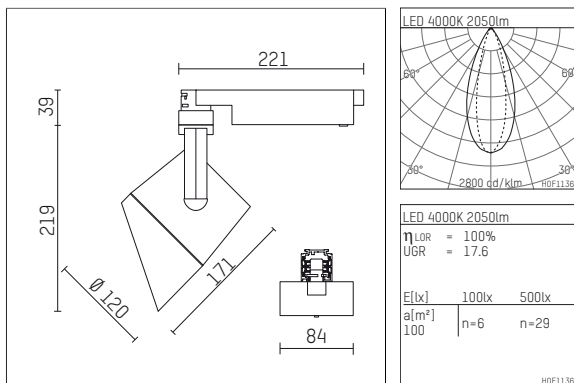

## 113 325 14 721 | black

lo.nely 3  
lens wall floodlight  
LED | 28 W 4000 K

- lens wall floodlight lo.nely 3
- with 3 circuit universal adapter
- for Hoffmeister control.x tracks
- circuit selection is possible while adapter is inserted into the track
- lens wall floodlight for homogenous wall illumination
- passive thermo management
- with LED 3150 lm
- colour temperature: 4000 K
- colour rendering index: CRI >80
- L90 / B10 (50.000h)
- SDCM < 2
- net luminous flux: 2050 lm
- total load: 28 W
- luminous efficacy: 73,2 lm/W
- asymmetrical light distribution
- soft-lens optic with secondary reflector
- LED power unit integrated in adapter, electronic (POTI)
- amplitude dimming
- adapter with integrated potentiometer
- dimming range: 100-1 %
- housing of die cast aluminium
- adapter of fibreglass reinforced thermoplastic
- color-, protection- and conversion-filters are available as accessory
- length: 221 mm, width: 84 mm, height: 258 mm
- rotatable 360°, 90° tiltable (can be fixed)
- weight: 1,4 kg
- protection rating: IP20
- protection class I
- 5 years Hoffmeister warranty
- Made in Germany
- maximum ambient temperature: 35 ° C
- certificates: manufactured according to DIN VDE 0711 / EN 60598, CE
- colour: black
- 113 325 14 721