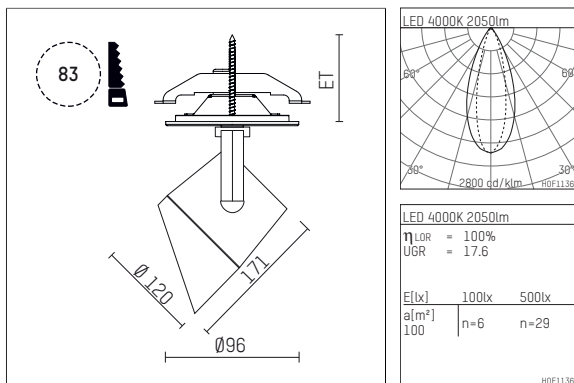

## 11332514 906-PA | silver

lo.nely 3  
lens wall floodlight  
LED | 28 W 4000 K

- lens wall floodlight lo.nely 3
- with recessed mounting plate
- for recessed installation into wall or ceiling
- lens wall floodlight for homogenous wall illumination
- passive thermo management
- with LED 3150 lm
- colour temperature: 4000 K
- colour rendering index: CRI >80
- L90 / B10 (50.000h)
- SDCM < 2
- net luminous flux: 2050 lm
- total load: 28 W
- luminous efficacy: 73,2 lm/W
- asymmetrical light distribution
- soft-lens optic with secondary reflector
- with external LED power unit, electronic
- power supply: supply cord with plug connection  
2x5x2,5 mm<sup>2</sup>, length: 360 mm
- suitable for through wiring
- housing of die cast aluminium
- ceiling plate of die cast aluminium
- color-, protection- and conversion-filters are available as accessory
- diameter: 96 mm, recessing diameter: 83 mm
- recessing depth: 103 mm, ceiling thickness: 1-45 mm
- rotatable 360°, 90° tiltable (can be fixed)
- weight: 1,6 kg
- protection rating: IP20
- protection class I
- 5 years Hoffmeister warranty
- Made in Germany
- maximum ambient temperature: 35 ° C
- certificates: manufactured according to DIN VDE 0711 / EN 60598, CE
- colour: silver
- 11332514 906-PA