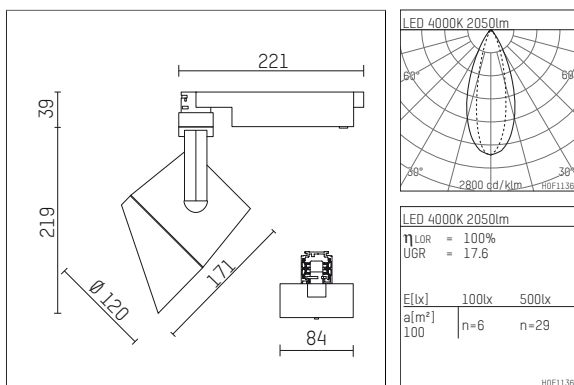

## 113 325 14 906 | silver

lo.nely 3  
lens wall floodlight  
LED | 28 W 4000 K

- lens wall floodlight lo.nely 3
- with 3 circuit universal adapter
- for Hoffmeister control.x tracks
- circuit selection is possible while adapter is inserted into the track
- lens wall floodlight for homogenous wall illumination
- passive thermo management
- with LED 3150 lm
- colour temperature: 4000 K
- colour rendering index: CRI >80
- L90 / B10 (50.000h)
- SDCM < 2
- net luminous flux: 2050 lm
- total load: 28 W
- luminous efficacy: 73,2 lm/W
- asymmetrical light distribution
- soft-lens optic with secondary reflector
- LED power unit integrated in adapter, electronic (POTI)
- amplitude dimming
- adapter with integrated potentiometer
- dimming range: 100-1 %
- housing of die cast aluminium
- adapter of fibreglass reinforced thermoplastic
- color-, protection- and conversion-filters are available as accessory
- length: 221 mm, width: 84 mm, height: 258 mm
- rotatable 360°, 90° tiltable (can be fixed)
- weight: 1,4 kg
- protection rating: IP20
- protection class I
- 5 years Hoffmeister warranty
- Made in Germany
- maximum ambient temperature: 35 ° C
- certificates: manufactured according to DIN VDE 0711 / EN 60598, CE
- colour: silver
- 113 325 14 906